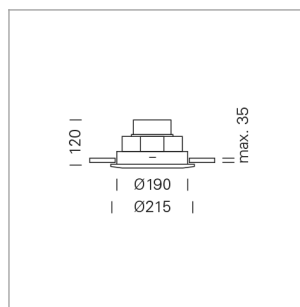

Intara RD 190

Article number: 51040105

LIGHT TECHNOLOGY

LED	COB
Light colour	GoldenBread
Luminous flux	3420 lm
System power	34 W
Luminaire Efficiency	101 lm/W
Reflector	OvalBasic
Beam angle	60° x 30°

LUMINAIRE

Rotation angle	170°
Swivel angle	2 x 30°
Weight	1.0 kg
Protection rating . class	IP 20 . III
Luminaire colour	stratoblack

OPTIONAL

RAL-colours, NCS-colours (powder coating or wet spraying) on inquiry, surface alloys on inquiry, honeycomb louver

Recessed luminaire with LED, rated life of the LED L80/B10 > 50000 h, chromaticity tolerance 3 SDCM (initial), reflector with oval light distribution pattern, reflector pure aluminium 99,99% in MIRO-Silver®, rotation angle 170°, swivel angle +30°/-30°, luminaire housing sheet steel, powder-coated, stratoblack, separate driver unit

76500076 driver unit, Fix Current, 220-240 V / 50-60 Hz, 850 mA, camera-compatible, up to 2.5 KV interference resistance, SELV, max. 34 luminaires per circuit (B16A fuse)

76500077 driver unit, DALI, 220-240 V / 50-60 Hz, 850 mA, with GST18/5-pin connector, incl. 5-conductor feed-through wiring, camera-compatible, up to 2.5 KV interference resistance, SELV, max. 24 luminaires per circuit (B16A fuse)

Note: All data are typical values. System features may change with product improvements due to technical advances. Errors excepted.