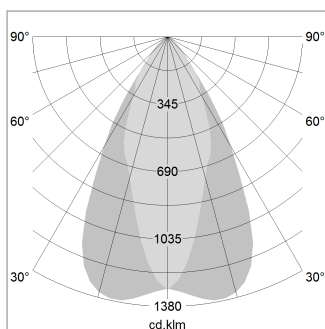

### LIGHT TECHNOLOGY

LED	COB
Light colour	GoldenBread
Luminous flux	3420 lm
System power	34 W
Luminaire Efficiency	101 lm/W
Reflector	OvalBasic
Beam angle	60° x 30°

### LUMINAIRE

Rotation angle	170°
Swivel angle	2 x 30°
Weight	1.0 kg
Protection rating . class	IP 20 . III
Luminaire colour	stratoblack

### OPTIONAL

RAL-colours, NCS-colours (powder coating or wet spraying) on inquiry, surface alloys on inquiry, honeycomb louver

Recessed luminaire with LED, rated life of the LED L80/B10 > 50000 h, chromaticity tolerance 3 SDCM (initial), reflector with oval light distribution pattern, reflector pure aluminium 99,99% in MIRO-Silver®, rotation angle 170°, swivel angle +30°/-30°, luminaire housing sheet steel, powder-coated, stratoblack, separate driver unit

Note: All data are typical values. System features may change with product improvements due to technical advances. Errors excepted.

1.0 m	1.05 0.41	5247.6
2.0 m	2.10 0.82	1311.9
3.0 m	3.15 1.22	583.1
4.0 m	4.20 1.63	328.0
5.0 m	5.25 2.04	209.9
	Ø (m)	E0(0°) [lx]