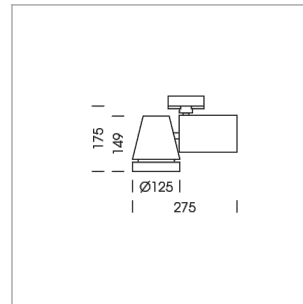

Ontero EC 125

Article number: 21000155

LIGHT TECHNOLOGY

LED	COB
Light colour	GoldenBread
Luminous flux	3420 lm
System power	34 W
Luminaire Efficiency	101 lm/W
Reflector	Flood
Beam angle	40°

LUMINAIRE

Rotation angle	350°
Swivel angle	210°
Weight	2.1 kg
Protection rating . class	IP 20 . I
Luminaire colour	stratosilver

OPTIONAL

RAL-colours, NCS-colours (powder coating or wet spraying) on inquiry, surface alloys on inquiry, honeycomb louver

Surface-mounted luminaire with LED, rated life of the LED L80/B10 > 50000 h, chromaticity tolerance 3 SDCM (initial), reflector with circular light distribution pattern, reflector pure aluminium 99,99% in MIRO-Silver®, rotation angle 350°, swivel angle 210°, luminaire housing die-cast aluminium, powder-coated, stratosilver