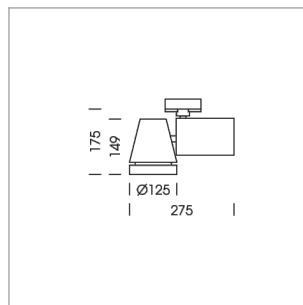

Ontero EC 125

Article number: 21000157

LIGHT TECHNOLOGY

LED	COB
Light colour	SpecialMeat
Luminous flux	1920 lm
System power	34 W
Luminaire Efficiency	57 lm/W
Reflector	Flood
Beam angle	40°

LUMINAIRE

Rotation angle	350°
Swivel angle	210°
Weight	2.1 kg
Protection rating . class	IP 20 . I
Luminaire colour	stratowhite

OPTIONAL

RAL-colours, NCS-colours (powder coating or wet spraying) on inquiry, surface alloys on inquiry, honeycomb louver

Surface-mounted luminaire with LED, rated life of the LED L80/B10 > 50000 h, chromaticity tolerance 2 SDCM (initial), reflector with circular light distribution pattern, reflector pure aluminium 99,99% in MIRO-Silver®, rotation angle 350°, swivel angle 210°, luminaire housing die-cast aluminium, powder-coated, stratowhite