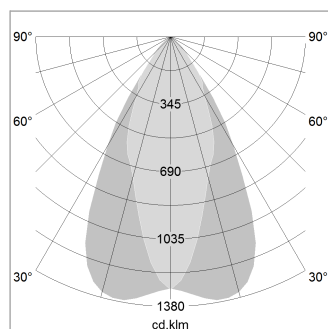

### LIGHT TECHNOLOGY

LED	COB
Light colour	GoldenBread
Luminous flux	3420 lm
System power	34 W
Luminaire Efficiency	101 lm/W
Reflector	OvalBasic
Beam angle	60° x 40°

### LUMINAIRE

Rotation angle	350°
Swivel angle	210°
Weight	2.1 kg
Protection rating . class	IP 20 . I
Luminaire colour	stratoblack

### OPTIONAL

RAL-colours, NCS-colours (powder coating or wet spraying) on inquiry, surface alloys on inquiry, honeycomb louver

Surface-mounted luminaire with LED, rated life of the LED L80/B10 > 50000 h, chromaticity tolerance 3 SDCM (initial), reflector with oval light distribution pattern, reflector pure aluminium 99,99% in MIRO-Silver®, rotation angle 350°, swivel angle 210°, luminaire housing die-cast aluminium, powder-coated, stratoblack

Distance (m)	Beam Diameter (m)	Beam Area (m²)	Illuminance (lx)
1.0	1.05	0.41	5247.6
2.0	2.10	0.82	1311.9
3.0	3.15	1.22	583.1
4.0	4.20	1.63	328.0
5.0	5.25	2.04	209.9

Ø (m)      E0(0°) [lx]