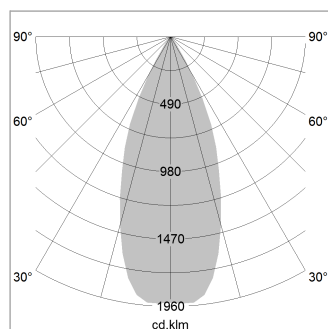

Ontero EC 125

Article number: 21060105

LIGHT TECHNOLOGY

| | |
|----------------------|-------------|
| LED | COB |
| Light colour | GoldenBread |
| Luminous flux | 4120 lm |
| System power | 41 W |
| Luminaire Efficiency | 100 lm/W |
| Reflector | Flood |
| Beam angle | 40° |

LUMINAIRE

| | |
|---------------------------|-------------|
| Rotation angle | 350° |
| Swivel angle | 210° |
| Weight | 2.1 kg |
| Protection rating . class | IP 20 . I |
| Luminaire colour | stratoblack |

OPTIONAL

RAL-colours, NCS-colours (powder coating or wet spraying) on inquiry, surface alloys on inquiry, honeycomb louver

Surface-mounted luminaire with LED, rated life of the LED L80/B10 > 50000 h, chromaticity tolerance 3 SDCM (initial), reflector with circular light distribution pattern, reflector pure aluminium 99,99% in MIRO-Silver®, rotation angle 350°, swivel angle 210°, luminaire housing die-cast aluminium, powder-coated, stratoblack

| Distance (m) | Beam Diameter (m) | Illuminance E0(0°) [lx] |
|--------------|-------------------|-------------------------|
| 1.0 m | 0.73 | 7882.8 |
| 2.0 m | 1.46 | 1970.7 |
| 3.0 m | 2.19 | 875.9 |
| 4.0 m | 2.92 | 492.7 |
| 5.0 m | 3.65 | 315.3 |