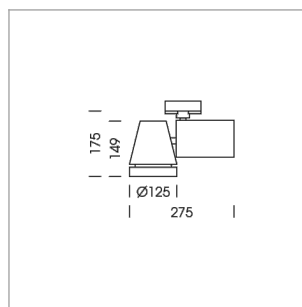

Ontero EC 125

Article number: 21070127

LIGHT TECHNOLOGY

LED	COB
Light colour	SpecialMeat
Luminous flux	2490 lm
System power	47 W
Luminaire Efficiency	52 lm/W
Reflector	OvalBasic
Beam angle	60° x 40°

LUMINAIRE

Rotation angle	350°
Swivel angle	210°
Weight	2.1 kg
Protection rating . class	IP 20 . I
Luminaire colour	stratowhite

OPTIONAL

RAL-colours, NCS-colours (powder coating or wet spraying) on inquiry, surface alloys on inquiry, honeycomb louver

Surface-mounted luminaire with LED, rated life of the LED L80/B10 > 50000 h, chromaticity tolerance 2 SDCM (initial), reflector with oval light distribution pattern, reflector pure aluminium 99,99% in MIRO-Silver®, rotation angle 350°, swivel angle 210°, luminaire housing die-cast aluminium, powder-coated, stratowhite