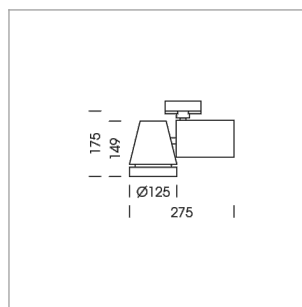

Ontero EC 125

Article number: 21080107

LIGHT TECHNOLOGY

LED	COB
Light colour	SpecialMeat
Luminous flux	2260 lm
System power	41 W
Luminaire Efficiency	55 lm/W
Reflector	Spot
Beam angle	20°

LUMINAIRE

Rotation angle	350°
Swivel angle	210°
Weight	2.1 kg
Protection rating . class	IP 20 . I
Luminaire colour	stratosilver

OPTIONAL

RAL-colours, NCS-colours (powder coating or wet spraying) on inquiry, surface alloys on inquiry, honeycomb louver

Surface-mounted luminaire with LED, rated life of the LED L80/B10 > 50000 h, chromaticity tolerance 2 SDCM (initial), reflector with circular light distribution pattern, reflector pure aluminium 99,99% in MIRO-Silver®, rotation angle 350°, swivel angle 210°, luminaire housing die-cast aluminium, powder-coated, stratosilver

Multiadapter black, inclusive driver unit: 220-240 V~ / 50-60 Hz, max. 24 luminaires per circuit (B16A fuse)

Note: All data are typical values. System features may change with product improvements due to technical advances. Errors excepted.