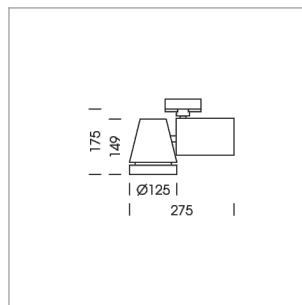

Ontero EC 125

Article number: 21080120

LIGHT TECHNOLOGY

LED	COB
Light colour	GoldenBread
Luminous flux	5140 lm
System power	53 W
Luminaire Efficiency	97 lm/W
Reflector	Spot
Beam angle	20°

LUMINAIRE

Rotation angle	350°
Swivel angle	210°
Weight	2.1 kg
Protection rating . class	IP 20 . I
Luminaire colour	stratoblack

OPTIONAL

RAL-colours, NCS-colours (powder coating or wet spraying) on inquiry, surface alloys on inquiry, honeycomb louver

Surface-mounted luminaire with LED, rated life of the LED L80/B10 > 50000 h, chromaticity tolerance 3 SDCM (initial), reflector with circular light distribution pattern, reflector pure aluminium 99,99% in MIRO-Silver®, rotation angle 350°, swivel angle 210°, luminaire housing die-cast aluminium, powder-coated, stratoblack