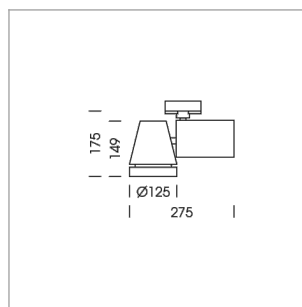

Ontero EC 125

Article number: 21080125

LIGHT TECHNOLOGY

LED	COB
Light colour	GoldenBread
Luminous flux	5140 lm
System power	53 W
Luminaire Efficiency	97 lm/W
Reflector	Spot
Beam angle	20°

LUMINAIRE

Rotation angle	350°
Swivel angle	210°
Weight	2.1 kg
Protection rating . class	IP 20 . I
Luminaire colour	stratosilver

OPTIONAL

RAL-colours, NCS-colours (powder coating or wet spraying) on inquiry, surface alloys on inquiry, honeycomb louver

Surface-mounted luminaire with LED, rated life of the LED L80/B10 > 50000 h, chromaticity tolerance 3 SDCM (initial), reflector with circular light distribution pattern, reflector pure aluminium 99,99% in MIRO-Silver®, rotation angle 350°, swivel angle 210°, luminaire housing die-cast aluminium, powder-coated, stratosilver