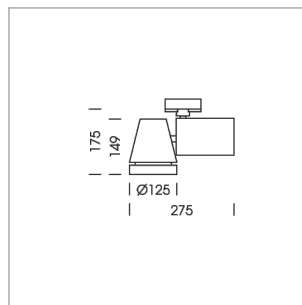

Ontero EC 125

Article number: 21170116

LIGHT TECHNOLOGY

| | |
|----------------------|--------------|
| LED | COB |
| Light colour | Fish-Seafood |
| Luminous flux | 3240 lm |
| System power | 47 W |
| Luminaire Efficiency | 69 lm/W |
| Reflector | Spot |
| Beam angle | 20° |

LUMINAIRE

| | |
|---------------------------|-------------|
| Rotation angle | 350° |
| Swivel angle | 210° |
| Weight | 2.1 kg |
| Protection rating . class | IP 20 . I |
| Luminaire colour | stratoblack |

OPTIONEEL

RAL-colours, NCS-colours (powder coating or wet spraying) on inquiry, surface alloys on inquiry, honeycomb louver

Surface-mounted luminaire with LED, rated life of the LED L80/B10 > 50000 h, colour rendering index CRI > 80, chromaticity tolerance 3 SDCM (initial), reflector with circular light distribution pattern, reflector pure aluminium 99,99% in MIRO-Silver®, rotation angle 350°, swivel angle 210°, luminaire housing die-cast aluminium, powder-coated, stratoblack