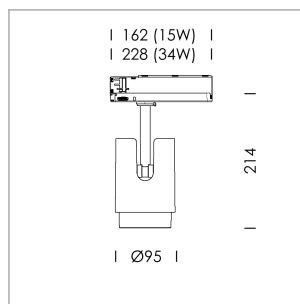

Ontero IC

Article number: 21440008

LIGHT TECHNOLOGY

LED	COB
Light colour	Fish-Seafood
Luminous flux	1110 lm
System power	15 W
Luminaire Efficiency	74 lm/W
Reflector	Spot
Beam angle	20°

LUMINAIRE

Rotation angle	330°
Swivel angle	+/- 90°
Weight	1.1 kg
Protection rating . class	IP 20 . II
Luminaire colour	stratoblack

OPTIONAL

RAL-colours, NCS-colours (powder coating or wet spraying) on inquiry, surface alloys on inquiry, changeable reflector, OvalBeam lens or honeycomb louve, Casambi model on inquiry

Surface-mounted luminaire with LED, rated life of the LED L80/B10 > 50000 h, chromaticity tolerance 2 SDCM (initial), LED hybrid technology, 3D silicone lens to reduce the proportion of scattered light, reflector with circular light distribution pattern, reflector pure aluminium 99,99% in MIRO-Silver®, segmented and faceted, exchangeable reflector unit in high-sheen black plastic, with glass cover, luminaire head die-cast aluminium, powder-coated, rotation angle 330°, swivel angle +/-90°, luminaire head/retention arm die-cast aluminium, stratoblack

In-Track-Adapter, Fix Current, black,
max. 50 luminaires per circuit (B16A fuse)

Note: All data are typical values. System features may change with product improvements due to technical advances. Errors excepted.