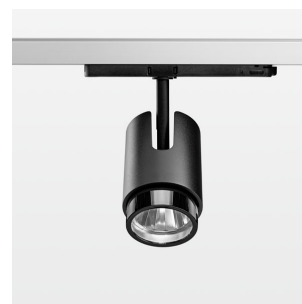

### LIGHT TECHNOLOGY

LED	COB
Light colour	Fish-Seafood
Luminous flux	1110 lm
System power	15 W
Luminaire Efficiency	74 lm/W
Reflector	Spot
Beam angle	20°

### LUMINAIRE

Rotation angle	330°
Swivel angle	+/- 90°
Weight	1.1 kg
Protection rating . class	IP 20 . II
Luminaire colour	stratoblack

### OPTIONAL

RAL-colours, NCS-colours (powder coating or wet spraying) on inquiry, surface alloys on inquiry, changeable reflector, OvalBeam lens or honeycomb louve, Casambi model on inquiry

Surface-mounted luminaire with LED, rated life of the LED L80/B10 > 50000 h, chromaticity tolerance 2 SDCM (initial), LED hybrid technology, 3D silicone lens to reduce the proportion of scattered light, reflector with circular light distribution pattern, reflector pure aluminium 99,99% in MIRO-Silver®, segmented and faceted, exchangeable reflector unit in high-sheen black plastic, with glass cover, luminaire head die-cast aluminium, powder-coated, rotation angle 330°, swivel angle +/-90°, luminaire head/retention arm die-cast aluminium, stratoblack