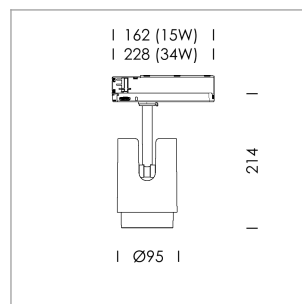

Ontero IC

Article number: 21440052

LIGHT TECHNOLOGY

LED	COB
Light colour	Fish-Seafood
Luminous flux	1570 lm
System power	23 W
Luminaire Efficiency	68 lm/W
Reflector	Spot
Beam angle	20°

LUMINAIRE

Rotation angle	330°
Swivel angle	+/- 90°
Weight	1.1 kg
Protection rating . class	IP 20 . II
Luminaire colour	stratosilver

OPCJA

RAL-colours, NCS-colours (powder coating or wet spraying) on inquiry, surface alloys on inquiry, changeable reflector, OvalBeam lens or honeycomb louve, Casambi model on inquiry

Surface-mounted luminaire with LED, rated life of the LED L80/B10 > 50000 h, chromaticity tolerance 2 SDCM (initial), LED hybrid technology, 3D silicone lens to reduce the proportion of scattered light, reflector with circular light distribution pattern, reflector pure aluminium 99,99% in MIRO-Silver®, segmented and faceted, exchangeable reflector unit in high-sheen black plastic, with glass cover, luminaire head die-cast aluminium, powder-coated, rotation angle 330°, swivel angle +/-90°, luminaire head/retention arm die-cast aluminium, stratosilver