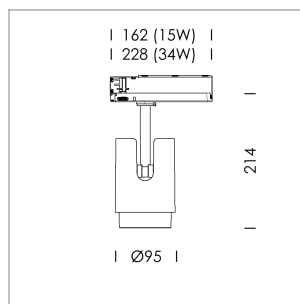

Ontero IC

Article number: 21440063

LIGHT TECHNOLOGY

LED	COB
Light colour	Fish-Seafood
Luminous flux	1570 lm
System power	23 W
Luminaire Efficiency	68 lm/W
Reflector	Spot
Beam angle	20°

LUMINAIRE

Rotation angle	330°
Swivel angle	+/- 90°
Weight	1.1 kg
Protection rating . class	IP 20 . II
Luminaire colour	stratowhite

OPTIONAL

RAL-colours, NCS-colours (powder coating or wet spraying) on inquiry, surface alloys on inquiry, changeable reflector, OvalBeam lens or honeycomb louve, Casambi model on inquiry

Surface-mounted luminaire with LED, rated life of the LED L80/B10 > 50000 h, chromaticity tolerance 2 SDCM (initial), LED hybrid technology, 3D silicone lens to reduce the proportion of scattered light, reflector with circular light distribution pattern, reflector pure aluminium 99,99% in MIRO-Silver®, segmented and faceted, exchangeable reflector unit in high-sheen black plastic, with glass cover, luminaire head die-cast aluminium, powder-coated, rotation angle 330°, swivel angle +/-90°, luminaire head/retention arm die-cast aluminium, stratowhite

In-Track-Adapter, Fix Current, white,
max. 50 luminaires per circuit (B16A fuse)

Note: All data are typical values. System features may change with product improvements due to technical advances. Errors excepted.