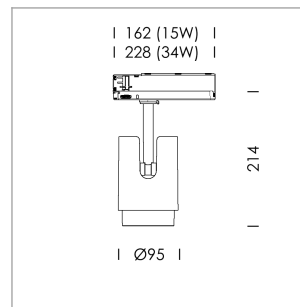

Ontero IC

Article number: 21440074

LIGHT TECHNOLOGY

LED	COB
Light colour	Fish-Seafood
Luminous flux	2090 lm
System power	34 W
Luminaire Efficiency	61 lm/W
Reflector	Spot
Beam angle	20°

LUMINAIRE

Rotation angle	330°
Swivel angle	+/- 90°
Weight	1.1 kg
Protection rating . class	IP 20 . II
Luminaire colour	stratoblack

OPCJA

RAL-colours, NCS-colours (powder coating or wet spraying) on inquiry, surface alloys on inquiry, changeable reflector, OvalBeam lens or honeycomb louve, Casambi model on inquiry

Surface-mounted luminaire with LED, rated life of the LED L80/B10 > 50000 h, chromaticity tolerance 2 SDCM (initial), LED hybrid technology, 3D silicone lens to reduce the proportion of scattered light, reflector with circular light distribution pattern, reflector pure aluminium 99,99% in MIRO-Silver®, segmented and faceted, exchangeable reflector unit in high-sheen black plastic, with glass cover, luminaire head die-cast aluminium, powder-coated, rotation angle 330°, swivel angle +/-90°, luminaire head/retention arm die-cast aluminium, stratoblack

In-Track-Adapter, Fix Current, black,
max. 50 luminaires per circuit (B16A fuse)

Note: All data are typical values. System features may change with product improvements due to technical advances. Errors excepted.