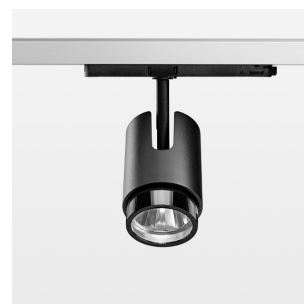

### LIGHT TECHNOLOGY

LED	COB
Light colour	Fish-Seafood
Luminous flux	2470 lm
System power	41 W
Luminaire Efficiency	60 lm/W
Reflector	Spot
Beam angle	15°

### LUMINAIRE

Rotation angle	330°
Swivel angle	+90° / -90°
Weight	1.1 kg
Protection rating . class	IP 20 . II
Luminaire colour	stratoblack

### OPCJA

RAL-colours, NCS-colours (powder coating or wet spraying) on inquiry, surface alloys on inquiry, changeable reflector, OvalBeam lens or honeycomb louve, Casambi model on inquiry

Surface-mounted luminaire with LED, rated life of the LED L80/B10 > 50000 h, chromaticity tolerance 2 SDCM (initial), LED hybrid technology, 3D silicone lens to reduce the proportion of scattered light, reflector with circular light distribution pattern, reflector pure aluminium 99,99% in MIRO-Silver®, segmented and faceted, exchangeable reflector unit in high-sheen black plastic, with glass cover, luminaire head die-cast aluminium, powder-coated, rotation angle 330°, swivel angle +90°/-90°, luminaire head/retention arm die-cast aluminium, stratoblack