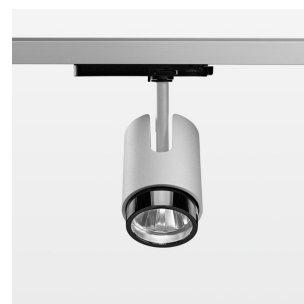

Ontero IC

Article number: 21440118

LIGHT TECHNOLOGY

LED	COB
Light colour	Fish-Seafood
Luminous flux	2470 lm
System power	41 W
Luminaire Efficiency	60 lm/W
Reflector	Spot
Beam angle	15°

LUMINAIRE

Rotation angle	330°
Swivel angle	+90° / -90°
Weight	1.1 kg
Protection rating . class	IP 20 . II
Luminaire colour	stratosilver

OPCJA

RAL-colours, NCS-colours (powder coating or wet spraying) on inquiry, surface alloys on inquiry, changeable reflector, OvalBeam lens or honeycomb louve, Casambi model on inquiry

Surface-mounted luminaire with LED, rated life of the LED L80/B10 > 50000 h, chromaticity tolerance 2 SDCM (initial), LED hybrid technology, 3D silicone lens to reduce the proportion of scattered light, reflector with circular light distribution pattern, reflector pure aluminium 99,99% in MIRO-Silver®, segmented and faceted, exchangeable reflector unit in high-sheen black plastic, with glass cover, luminaire head die-cast aluminium, powder-coated, rotation angle 330°, swivel angle +90°/-90°, luminaire head/retention arm die-cast aluminium, stratosilver