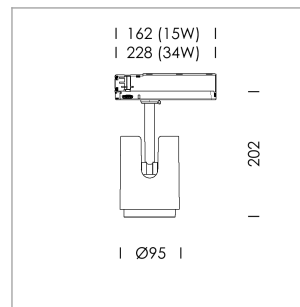

Ontero IC

Article number: 21450008

LIGHT TECHNOLOGY

LED	COB
Light colour	Fish-Seafood
Luminous flux	1100 lm
System power	15 W
Luminaire Efficiency	73 lm/W
Reflector	Medium
Beam angle	24°

LUMINAIRE

Rotation angle	330°
Swivel angle	+/- 90°
Weight	1.1 kg
Protection rating . class	IP 20 . II
Luminaire colour	stratoblack

OPCJA

RAL-colours, NCS-colours (powder coating or wet spraying) on inquiry, surface alloys on inquiry, OvalBeam lens or honeycomb louver, Casambi model on inquiry

Surface-mounted luminaire with LED, rated life of the LED L80/B10 > 50000 h, chromaticity tolerance 2 SDCM (initial), LED hybrid technology, 3D silicone lens to reduce the proportion of scattered light, reflector with circular light distribution pattern, reflector pure aluminium 99,99% in MIRO-Silver®, segmented and faceted, exchangeable reflector unit in high-sheen black plastic, with glass cover, luminaire head die-cast aluminium, powder-coated, rotation angle 330°, swivel angle +/-90°, luminaire head/retention arm die-cast aluminium, stratoblack

In-Track-Adapter, Fix Current, black,
max. 50 luminaires per circuit (B16A fuse)

Note: All data are typical values. System features may change with product improvements due to technical advances. Errors excepted.