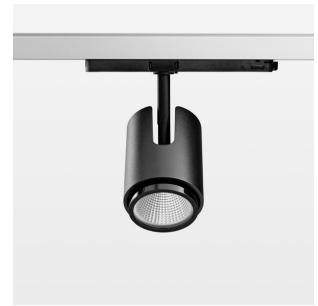

Ontero IC

Article number: 21450041

LIGHT TECHNOLOGY

LED	COB
Light colour	Fish-Seafood
Luminous flux	1560 lm
System power	23 W
Luminaire Efficiency	68 lm/W
Reflector	Medium
Beam angle	24°

LUMINAIRE

Rotation angle	330°
Swivel angle	+/- 90°
Weight	1.1 kg
Protection rating . class	IP 20 . II
Luminaire colour	stratoblack

OPCJA

RAL-colours, NCS-colours (powder coating or wet spraying) on inquiry, surface alloys on inquiry, OvalBeam lens or honeycomb louver, Casambi model on inquiry

Surface-mounted luminaire with LED, rated life of the LED L80/B10 > 50000 h, chromaticity tolerance 2 SDCM (initial), LED hybrid technology, 3D silicone lens to reduce the proportion of scattered light, reflector with circular light distribution pattern, reflector pure aluminium 99,99% in MIRO-Silver®, segmented and faceted, exchangeable reflector unit in high-sheen black plastic, with glass cover, luminaire head die-cast aluminium, powder-coated, rotation angle 330°, swivel angle +/-90°, luminaire head/retention arm die-cast aluminium, stratoblack

In-Track-Adapter, Fix Current, black,
max. 50 luminaires per circuit (B16A fuse)

Note: All data are typical values. System features may change with product improvements due to technical advances. Errors excepted.