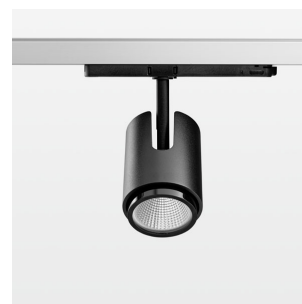

Ontero IC

Article number: 21450041

LIGHT TECHNOLOGY

LED	COB
Light colour	Fish-Seafood
Luminous flux	1560 lm
System power	23 W
Luminaire Efficiency	68 lm/W
Reflector	Medium
Beam angle	24°

LUMINAIRE

Rotation angle	330°
Swivel angle	+/- 90°
Weight	1.1 kg
Protection rating . class	IP 20 . II
Luminaire colour	stratoblack

OPTIONAL

RAL-colours, NCS-colours (powder coating or wet spraying) on inquiry, surface alloys on inquiry, OvalBeam lens or honeycomb louver, Casambi model on inquiry

Surface-mounted luminaire with LED, rated life of the LED L80/B10 > 50000 h, chromaticity tolerance 2 SDCM (initial), LED hybrid technology, 3D silicone lens to reduce the proportion of scattered light, reflector with circular light distribution pattern, reflector pure aluminium 99,99% in MIRO-Silver®, segmented and faceted, exchangeable reflector unit in high-sheen black plastic, with glass cover, luminaire head die-cast aluminium, powder-coated, rotation angle 330°, swivel angle +/-90°, luminaire head/retention arm die-cast aluminium, stratoblack