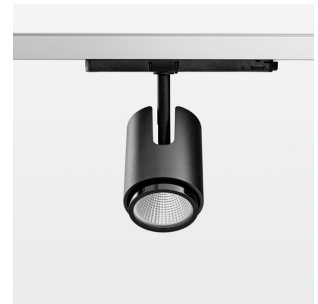

Ontero IC

Article number: 21460008

LIGHT TECHNOLOGY

LED	COB
Light colour	Fish-Seafood
Luminous flux	1140 lm
System power	15 W
Luminaire Efficiency	76 lm/W
Reflector	Flood
Beam angle	40°

LUMINAIRE

Rotation angle	330°
Swivel angle	+/- 90°
Weight	1.1 kg
Protection rating . class	IP 20 . II
Luminaire colour	stratoblack

OPTIONAL

RAL-colours, NCS-colours (powder coating or wet spraying) on inquiry, surface alloys on inquiry, changeable reflector, honeycomb louver, Casambi model on inquiry

Surface-mounted luminaire with LED, rated life of the LED L80/B10 > 50000 h, chromaticity tolerance 2 SDCM (initial), reflector with circular light distribution pattern, reflector pure aluminium 99,99% in MIRO-Silver®, segmented and faceted, exchangeable reflector unit in high-sheen black plastic, with glass cover, luminaire head die-cast aluminium, powder-coated, rotation angle 330°, swivel angle +/-90°, luminaire head/retention arm die-cast aluminium, stratoblack

In-Track-Adapter, Fix Current, black,
max. 50 luminaires per circuit (B16A fuse)

Note: All data are typical values. System features may change with product improvements due to technical advances. Errors excepted.