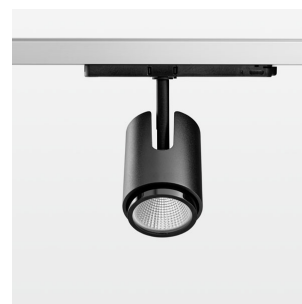

### LIGHT TECHNOLOGY

LED	COB
Light colour	GoldenBread
Luminous flux	3760 lm
System power	41 W
Luminaire Efficiency	92 lm/W
Reflector	Flood
Beam angle	40°

### LUMINAIRE

Rotation angle	330°
Swivel angle	+90° / -90°
Weight	1.1 kg
Protection rating . class	IP 20 . II
Luminaire colour	stratoblack

### OPTIONAL

RAL-colours, NCS-colours (powder coating or wet spraying) on inquiry, surface alloys on inquiry, changeable reflector, honeycomb louver, Casambi model on inquiry

Surface-mounted luminaire with LED, rated life of the LED L80/B10 > 50000 h, chromaticity tolerance 3 SDCM (initial), reflector with circular light distribution pattern, reflector pure aluminium 99,99% in MIRO-Silver®, segmented and faceted, exchangeable reflector unit in high-sheen black plastic, with glass cover, luminaire head die-cast aluminium, powder-coated, rotation angle 330°, swivel angle +90°/-90°, luminaire head/retention arm die-cast aluminium, stratoblack