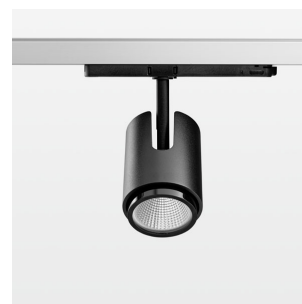

Ontero IC

Article number: 21460109

LIGHT TECHNOLOGY

LED	COB
Light colour	SpecialMeat
Luminous flux	2140 lm
System power	41 W
Luminaire Efficiency	52 lm/W
Reflector	Flood
Beam angle	40°

LUMINAIRE

Rotation angle	330°
Swivel angle	+90° / -90°
Weight	1.1 kg
Protection rating . class	IP 20 . II
Luminaire colour	stratoblack

OPTIONAL

RAL-colours, NCS-colours (powder coating or wet spraying) on inquiry, surface alloys on inquiry, changeable reflector, honeycomb louver, Casambi model on inquiry

Surface-mounted luminaire with LED, rated life of the LED L80/B10 > 50000 h, chromaticity tolerance 2 SDCM (initial), reflector with circular light distribution pattern, reflector pure aluminium 99,99% in MIRO-Silver®, segmented and faceted, exchangeable reflector unit in high-sheen black plastic, with glass cover, luminaire head die-cast aluminium, powder-coated, rotation angle 330°, swivel angle +90°/-90°, luminaire head/retention arm die-cast aluminium, stratoblack