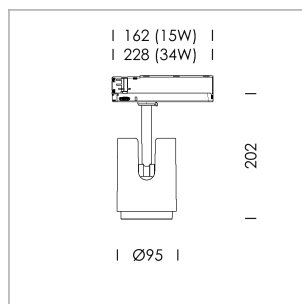

Ontero IC

Article number: 21470118

LIGHT TECHNOLOGY

LED	COB
Light colour	Fish-Seafood
Luminous flux	2440 lm
System power	41 W
Luminaire Efficiency	60 lm/W
Reflector	OvalBasic
Beam angle	60° x 40°

LUMINAIRE

Rotation angle	330°
Swivel angle	+90° / -90°
Weight	1.1 kg
Protection rating . class	IP 20 . II
Luminaire colour	stratosilver

OPCJA

RAL-colours, NCS-colours (powder coating or wet spraying) on inquiry, surface alloys on inquiry, changeable reflector, honeycomb louver, Casambi model on inquiry

Surface-mounted luminaire with LED, rated life of the LED L80/B10 > 50000 h, chromaticity tolerance 2 SDCM (initial), LED hybrid technology, 3D silicone lens to reduce the proportion of scattered light, reflector with oval light distribution pattern, reflector pure aluminium 99,99% in MIRO-Silver®, segmented, exchangeable reflector unit in high-sheen black plastic, with glass cover, luminaire head die-cast aluminium, powder-coated, rotation angle 330°, swivel angle +90°/-90°, luminaire head/retention arm die-cast aluminium, stratosilver