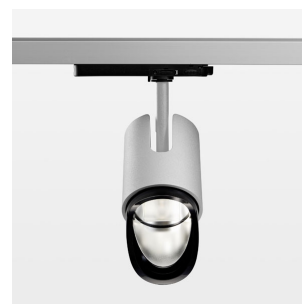

Ontero IC

Article number: 21480019

LIGHT TECHNOLOGY

LED	COB
Light colour	Fish-Seafood
Luminous flux	1120 lm
System power	15 W
Luminaire Efficiency	75 lm/W
Reflector	WallBeam

LUMINAIRE

Rotation angle	330°
Swivel angle	+/- 90°
Weight	1.1 kg
Protection rating . class	IP 20 . II
Luminaire colour	stratosilver

OPCJA

RAL-colours, NCS-colours (powder coating or wet spraying) on inquiry, surface alloys on inquiry, changeable reflector, Casambi model on inquiry

Surface-mounted luminaire with LED, rated life of the LED L80/B10 > 50000 h, chromaticity tolerance 2 SDCM (initial), reflector with asymmetrical light distribution pattern, primary reflector and kick reflector 99% pure aluminium in MIRO-Silver®, attachment with kick reflector to the ceiling approach of the light cone, exchangeable reflector unit in high-sheen black plastic, with glass cover, luminaire head die-cast aluminium, powder-coated, rotation angle 330°, swivel angle +/-90°, luminaire head/retention arm die-cast aluminium, stratosilver

In-Track-Adapter, Fix Current, black,
max. 50 luminaires per circuit (B16A fuse)

Note: All data are typical values. System features may change with product improvements due to technical advances. Errors excepted.