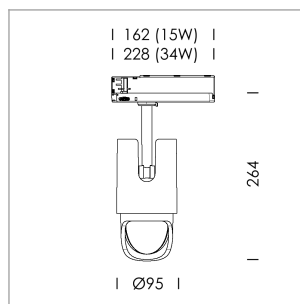

Ontero IC

Article number: 21480019

LIGHT TECHNOLOGY

LED	COB
Light colour	Fish-Seafood
Luminous flux	1120 lm
System power	15 W
Luminaire Efficiency	75 lm/W
Reflector	WallBeam

LUMINAIRE

Rotation angle	330°
Swivel angle	+/- 90°
Weight	1.1 kg
Protection rating . class	IP 20 . II
Luminaire colour	stratosilver

OPCJA

RAL-colours, NCS-colours (powder coating or wet spraying) on inquiry, surface alloys on inquiry, changeable reflector, Casambi model on inquiry

Surface-mounted luminaire with LED, rated life of the LED L80/B10 > 50000 h, chromaticity tolerance 2 SDCM (initial), reflector with asymmetrical light distribution pattern, primary reflector and kick reflector 99% pure aluminium in MIRO-Silver®, attachment with kick reflector to the ceiling approach of the light cone, exchangeable reflector unit in high-sheen black plastic, with glass cover, luminaire head die-cast aluminium, powder-coated, rotation angle 330°, swivel angle +/-90°, luminaire head/retention arm die-cast aluminium, stratosilver

In-Track-Adapter, Fix Current, black,
max. 50 luminaires per circuit (B16A fuse)

Note: All data are typical values. System features may change with product improvements due to technical advances. Errors excepted.