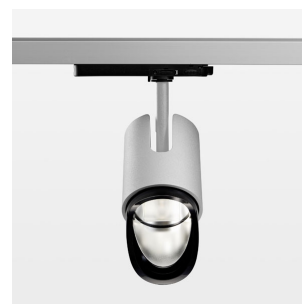

Ontero IC

Article number: 21480020

LIGHT TECHNOLOGY

LED	COB
Light colour	GoldenBread
Luminous flux	1640 lm
System power	15 W
Luminaire Efficiency	109 lm/W
Reflector	WallBeam

LUMINAIRE

Rotation angle	330°
Swivel angle	+/- 90°
Weight	1.1 kg
Protection rating . class	IP 20 . II
Luminaire colour	stratosilver

OPCJA

RAL-colours, NCS-colours (powder coating or wet spraying) on inquiry, surface alloys on inquiry, changeable reflector, Casambi model on inquiry

Surface-mounted luminaire with LED, rated life of the LED L80/B10 > 50000 h, chromaticity tolerance 3 SDCM (initial), reflector with asymmetrical light distribution pattern, primary reflector and kick reflector 99% pure aluminium in MIRO-Silver®, attachment with kick reflector to the ceiling approach of the light cone, exchangeable reflector unit in high-sheen black plastic, with glass cover, luminaire head die-cast aluminium, powder-coated, rotation angle 330°, swivel angle +/-90°, luminaire head/retention arm die-cast aluminium, stratosilver

In-Track-Adapter, Fix Current, black,
max. 50 luminaires per circuit (B16A fuse)

Note: All data are typical values. System features may change with product improvements due to technical advances. Errors excepted.