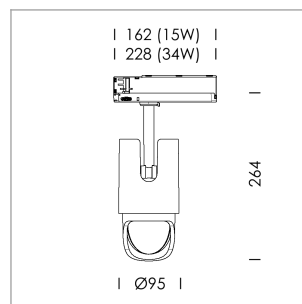

Ontero IC

Article number: 21480021

LIGHT TECHNOLOGY

LED	COB
Light colour	SpecialMeat
Luminous flux	950 lm
System power	15 W
Luminaire Efficiency	63 lm/W
Reflector	WallBeam

LUMINAIRE

Rotation angle	330°
Swivel angle	+/- 90°
Weight	1.1 kg
Protection rating . class	IP 20 . II
Luminaire colour	stratosilver

OPCJA

RAL-colours, NCS-colours (powder coating or wet spraying) on inquiry, surface alloys on inquiry, changeable reflector, Casambi model on inquiry

Surface-mounted luminaire with LED, rated life of the LED L80/B10 > 50000 h, chromaticity tolerance 2 SDCM (initial), reflector with asymmetrical light distribution pattern, primary reflector and kick reflector 99% pure aluminium in MIRO-Silver®, attachment with kick reflector to the ceiling approach of the light cone, exchangeable reflector unit in high-sheen black plastic, with glass cover, luminaire head die-cast aluminium, powder-coated, rotation angle 330°, swivel angle +/-90°, luminaire head/retention arm die-cast aluminium, stratosilver

In-Track-Adapter, Fix Current, black,
max. 50 luminaires per circuit (B16A fuse)

Note: All data are typical values. System features may change with product improvements due to technical advances. Errors excepted.