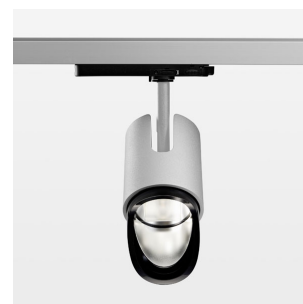

### LIGHT TECHNOLOGY

LED	COB
Light colour	SpecialMeat
Luminous flux	950 lm
System power	15 W
Luminaire Efficiency	63 lm/W
Reflector	WallBeam

### LUMINAIRE

Rotation angle	330°
Swivel angle	+/- 90°
Weight	1.1 kg
Protection rating . class	IP 20 . II
Luminaire colour	stratosilver

### OPCJA

RAL-colours, NCS-colours (powder coating or wet spraying) on inquiry, surface alloys on inquiry, changeable reflector, Casambi model on inquiry

Surface-mounted luminaire with LED, rated life of the LED L80/B10 > 50000 h, chromaticity tolerance 2 SDCM (initial), reflector with asymmetrical light distribution pattern, primary reflector and kick reflector 99% pure aluminium in MIRO-Silver®, attachment with kick reflector to the ceiling approach of the light cone, exchangeable reflector unit in high-sheen black plastic, with glass cover, luminaire head die-cast aluminium, powder-coated, rotation angle 330°, swivel angle +/-90°, luminaire head/retention arm die-cast aluminium, stratosilver