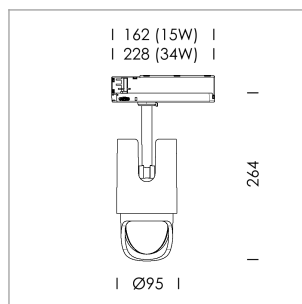

Ontero IC

Article number: 21480032

LIGHT TECHNOLOGY

LED	COB
Light colour	SpecialMeat
Luminous flux	950 lm
System power	15 W
Luminaire Efficiency	63 lm/W
Reflector	WallBeam

LUMINAIRE

Rotation angle	330°
Swivel angle	+/- 90°
Weight	1.1 kg
Protection rating . class	IP 20 . II
Luminaire colour	stratowhite

OPCJA

RAL-colours, NCS-colours (powder coating or wet spraying) on inquiry, surface alloys on inquiry, changeable reflector, Casambi model on inquiry

Surface-mounted luminaire with LED, rated life of the LED L80/B10 > 50000 h, chromaticity tolerance 2 SDCM (initial), reflector with asymmetrical light distribution pattern, primary reflector and kick reflector 99% pure aluminium in MIRO-Silver®, attachment with kick reflector to the ceiling approach of the light cone, exchangeable reflector unit in high-sheen black plastic, with glass cover, luminaire head die-cast aluminium, powder-coated, rotation angle 330°, swivel angle +/-90°, luminaire head/retention arm die-cast aluminium, stratowhite

In-Track-Adapter, Fix Current, white,
max. 50 luminaires per circuit (B16A fuse)

Note: All data are typical values. System features may change with product improvements due to technical advances. Errors excepted.