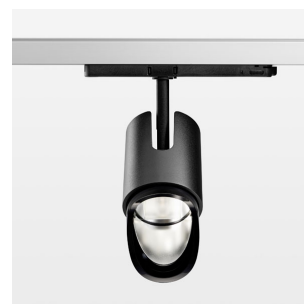

Ontero IC

Article number: 21480041

LIGHT TECHNOLOGY

LED	COB
Light colour	Fish-Seafood
Luminous flux	1590 lm
System power	23 W
Luminaire Efficiency	69 lm/W
Reflector	WallBeam

LUMINAIRE

Rotation angle	330°
Swivel angle	+/- 90°
Weight	1.1 kg
Protection rating . class	IP 20 . II
Luminaire colour	stratoblack

OPCJA

RAL-colours, NCS-colours (powder coating or wet spraying) on inquiry, surface alloys on inquiry, changeable reflector, Casambi model on inquiry

Surface-mounted luminaire with LED, rated life of the LED L80/B10 > 50000 h, chromaticity tolerance 2 SDCM (initial), reflector with asymmetrical light distribution pattern, primary reflector and kick reflector 99% pure aluminium in MIRO-Silver®, attachment with kick reflector to the ceiling approach of the light cone, exchangeable reflector unit in high-sheen black plastic, with glass cover, luminaire head die-cast aluminium, powder-coated, rotation angle 330°, swivel angle +/-90°, luminaire head/retention arm die-cast aluminium, stratoblack