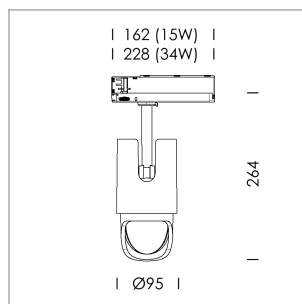

Ontero IC

Article number: 21480043

LIGHT TECHNOLOGY

LED	COB
Light colour	SpecialMeat
Luminous flux	1340 lm
System power	23 W
Luminaire Efficiency	58 lm/W
Reflector	WallBeam

LUMINAIRE

Rotation angle	330°
Swivel angle	+/- 90°
Weight	1.1 kg
Protection rating . class	IP 20 . II
Luminaire colour	stratoblack

OPCJA

RAL-colours, NCS-colours (powder coating or wet spraying) on inquiry, surface alloys on inquiry, changeable reflector, Casambi model on inquiry

Surface-mounted luminaire with LED, rated life of the LED L80/B10 > 50000 h, chromaticity tolerance 2 SDCM (initial), reflector with asymmetrical light distribution pattern, primary reflector and kick reflector 99% pure aluminium in MIRO-Silver®, attachment with kick reflector to the ceiling approach of the light cone, exchangeable reflector unit in high-sheen black plastic, with glass cover, luminaire head die-cast aluminium, powder-coated, rotation angle 330°, swivel angle +/-90°, luminaire head/retention arm die-cast aluminium, stratoblack

In-Track-Adapter, Fix Current, black,
max. 50 luminaires per circuit (B16A fuse)

Note: All data are typical values. System features may change with product improvements due to technical advances. Errors excepted.