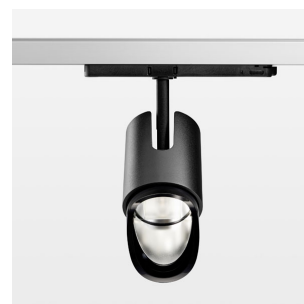

Ontero IC

Article number: 21480043

LIGHT TECHNOLOGY

LED	COB
Light colour	SpecialMeat
Luminous flux	1340 lm
System power	23 W
Luminaire Efficiency	58 lm/W
Reflector	WallBeam

LUMINAIRE

Rotation angle	330°
Swivel angle	+/- 90°
Weight	1.1 kg
Protection rating . class	IP 20 . II
Luminaire colour	stratoblack

OPCJA

RAL-colours, NCS-colours (powder coating or wet spraying) on inquiry, surface alloys on inquiry, changeable reflector, Casambi model on inquiry

Surface-mounted luminaire with LED, rated life of the LED L80/B10 > 50000 h, chromaticity tolerance 2 SDCM (initial), reflector with asymmetrical light distribution pattern, primary reflector and kick reflector 99% pure aluminium in MIRO-Silver®, attachment with kick reflector to the ceiling approach of the light cone, exchangeable reflector unit in high-sheen black plastic, with glass cover, luminaire head die-cast aluminium, powder-coated, rotation angle 330°, swivel angle +/-90°, luminaire head/retention arm die-cast aluminium, stratoblack