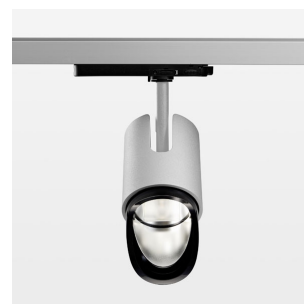

Ontero IC

Article number: 21480052

LIGHT TECHNOLOGY

LED	COB
Light colour	Fish-Seafood
Luminous flux	1590 lm
System power	23 W
Luminaire Efficiency	69 lm/W
Reflector	WallBeam

LUMINAIRE

Rotation angle	330°
Swivel angle	+/- 90°
Weight	1.1 kg
Protection rating . class	IP 20 . II
Luminaire colour	stratosilver

OPCJA

RAL-colours, NCS-colours (powder coating or wet spraying) on inquiry, surface alloys on inquiry, changeable reflector, Casambi model on inquiry

Surface-mounted luminaire with LED, rated life of the LED L80/B10 > 50000 h, chromaticity tolerance 2 SDCM (initial), reflector with asymmetrical light distribution pattern, primary reflector and kick reflector 99% pure aluminium in MIRO-Silver®, attachment with kick reflector to the ceiling approach of the light cone, exchangeable reflector unit in high-sheen black plastic, with glass cover, luminaire head die-cast aluminium, powder-coated, rotation angle 330°, swivel angle +/-90°, luminaire head/retention arm die-cast aluminium, stratosilver