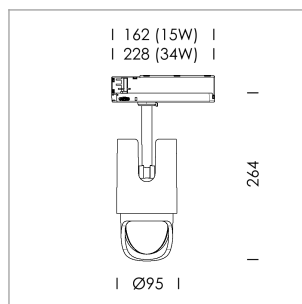

Ontero IC

Article number: 21480052

LIGHT TECHNOLOGY

LED	COB
Light colour	Fish-Seafood
Luminous flux	1590 lm
System power	23 W
Luminaire Efficiency	69 lm/W
Reflector	WallBeam

LUMINAIRE

Rotation angle	330°
Swivel angle	+/- 90°
Weight	1.1 kg
Protection rating . class	IP 20 . II
Luminaire colour	stratosilver

OPCJA

RAL-colours, NCS-colours (powder coating or wet spraying) on inquiry, surface alloys on inquiry, changeable reflector, Casambi model on inquiry

Surface-mounted luminaire with LED, rated life of the LED L80/B10 > 50000 h, chromaticity tolerance 2 SDCM (initial), reflector with asymmetrical light distribution pattern, primary reflector and kick reflector 99% pure aluminium in MIRO-Silver®, attachment with kick reflector to the ceiling approach of the light cone, exchangeable reflector unit in high-sheen black plastic, with glass cover, luminaire head die-cast aluminium, powder-coated, rotation angle 330°, swivel angle +/-90°, luminaire head/retention arm die-cast aluminium, stratosilver

In-Track-Adapter, Fix Current, black,
max. 50 luminaires per circuit (B16A fuse)

Note: All data are typical values. System features may change with product improvements due to technical advances. Errors excepted.