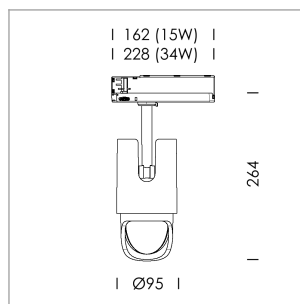

Ontero IC

Article number: 21480072

LIGHT TECHNOLOGY

LED	COB
Light colour	BeCool
Luminous flux	2830 lm
System power	34 W
Luminaire Efficiency	83 lm/W
Reflector	WallBeam

LUMINAIRE

Rotation angle	330°
Swivel angle	+/- 90°
Weight	1.1 kg
Protection rating . class	IP 20 . II
Luminaire colour	stratoblack

OPCJA

RAL-colours, NCS-colours (powder coating or wet spraying) on inquiry, surface alloys on inquiry, changeable reflector, Casambi model on inquiry

Surface-mounted luminaire with LED, rated life of the LED L80/B10 > 50000 h, colour rendering index CRI > 96, chromaticity tolerance 3 SDCM (initial), reflector with asymmetrical light distribution pattern, primary reflector and kick reflector 99% pure aluminium in MIRO-Silver®, attachment with kick reflector to the ceiling approach of the light cone, exchangeable reflector unit in high-sheen black plastic, with glass cover, luminaire head die-cast aluminium, powder-coated, rotation angle 330°, swivel angle +/-90°, luminaire head/retention arm die-cast aluminium, stratoblack

In-Track-Adapter, Fix Current, black,
max. 50 luminaires per circuit (B16A fuse)

Note: All data are typical values. System features may change with product improvements due to technical advances. Errors excepted.