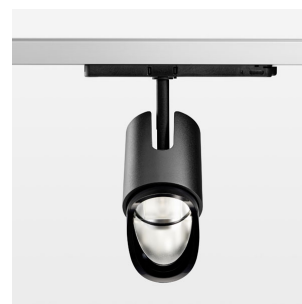

Ontero IC

Article number: 21480072

LIGHT TECHNOLOGY

LED	COB
Light colour	BeCool
Luminous flux	2830 lm
System power	34 W
Luminaire Efficiency	83 lm/W
Reflector	WallBeam

LUMINAIRE

Rotation angle	330°
Swivel angle	+/- 90°
Weight	1.1 kg
Protection rating . class	IP 20 . II
Luminaire colour	stratoblack

OPCJA

RAL-colours, NCS-colours (powder coating or wet spraying) on inquiry, surface alloys on inquiry, changeable reflector, Casambi model on inquiry

Surface-mounted luminaire with LED, rated life of the LED L80/B10 > 50000 h, colour rendering index CRI > 96, chromaticity tolerance 3 SDCM (initial), reflector with asymmetrical light distribution pattern, primary reflector and kick reflector 99% pure aluminium in MIRO-Silver®, attachment with kick reflector to the ceiling approach of the light cone, exchangeable reflector unit in high-sheen black plastic, with glass cover, luminaire head die-cast aluminium, powder-coated, rotation angle 330°, swivel angle +/-90°, luminaire head/retention arm die-cast aluminium, stratoblack