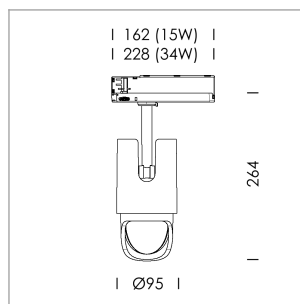

Ontero IC

Article number: 21480074

LIGHT TECHNOLOGY

LED	COB
Light colour	Fish-Seafood
Luminous flux	2110 lm
System power	34 W
Luminaire Efficiency	62 lm/W
Reflector	WallBeam

LUMINAIRE

Rotation angle	330°
Swivel angle	+/- 90°
Weight	1.1 kg
Protection rating . class	IP 20 . II
Luminaire colour	stratoblack

OPCJA

RAL-colours, NCS-colours (powder coating or wet spraying) on inquiry, surface alloys on inquiry, changeable reflector, Casambi model on inquiry

Surface-mounted luminaire with LED, rated life of the LED L80/B10 > 50000 h, chromaticity tolerance 2 SDCM (initial), reflector with asymmetrical light distribution pattern, primary reflector and kick reflector 99% pure aluminium in MIRO-Silver®, attachment with kick reflector to the ceiling approach of the light cone, exchangeable reflector unit in high-sheen black plastic, with glass cover, luminaire head die-cast aluminium, powder-coated, rotation angle 330°, swivel angle +/-90°, luminaire head/retention arm die-cast aluminium, stratoblack

In-Track-Adapter, Fix Current, black,
max. 50 luminaires per circuit (B16A fuse)

Note: All data are typical values. System features may change with product improvements due to technical advances. Errors excepted.