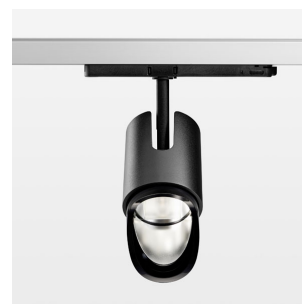

Ontero IC

Article number: 21480074

LIGHT TECHNOLOGY

LED	COB
Light colour	Fish-Seafood
Luminous flux	2110 lm
System power	34 W
Luminaire Efficiency	62 lm/W
Reflector	WallBeam

LUMINAIRE

Rotation angle	330°
Swivel angle	+/- 90°
Weight	1.1 kg
Protection rating . class	IP 20 . II
Luminaire colour	stratoblack

OPCJA

RAL-colours, NCS-colours (powder coating or wet spraying) on inquiry, surface alloys on inquiry, changeable reflector, Casambi model on inquiry

Surface-mounted luminaire with LED, rated life of the LED L80/B10 > 50000 h, chromaticity tolerance 2 SDCM (initial), reflector with asymmetrical light distribution pattern, primary reflector and kick reflector 99% pure aluminium in MIRO-Silver®, attachment with kick reflector to the ceiling approach of the light cone, exchangeable reflector unit in high-sheen black plastic, with glass cover, luminaire head die-cast aluminium, powder-coated, rotation angle 330°, swivel angle +/-90°, luminaire head/retention arm die-cast aluminium, stratoblack