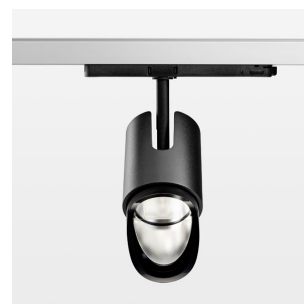

Ontero IC

Article number: 21480076

LIGHT TECHNOLOGY

LED	COB
Light colour	SpecialMeat
Luminous flux	1790 lm
System power	34 W
Luminaire Efficiency	53 lm/W
Reflector	WallBeam

LUMINAIRE

Rotation angle	330°
Swivel angle	+/- 90°
Weight	1.1 kg
Protection rating . class	IP 20 . II
Luminaire colour	stratoblack

OPCJA

RAL-colours, NCS-colours (powder coating or wet spraying) on inquiry, surface alloys on inquiry, changeable reflector, Casambi model on inquiry

Surface-mounted luminaire with LED, rated life of the LED L80/B10 > 50000 h, chromaticity tolerance 2 SDCM (initial), reflector with asymmetrical light distribution pattern, primary reflector and kick reflector 99% pure aluminium in MIRO-Silver®, attachment with kick reflector to the ceiling approach of the light cone, exchangeable reflector unit in high-sheen black plastic, with glass cover, luminaire head die-cast aluminium, powder-coated, rotation angle 330°, swivel angle +/-90°, luminaire head/retention arm die-cast aluminium, stratoblack