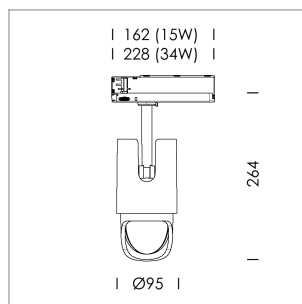

Ontero IC

Article number: 21480076

LIGHT TECHNOLOGY

LED	COB
Light colour	SpecialMeat
Luminous flux	1790 lm
System power	34 W
Luminaire Efficiency	53 lm/W
Reflector	WallBeam

LUMINAIRE

Rotation angle	330°
Swivel angle	+/- 90°
Weight	1.1 kg
Protection rating . class	IP 20 . II
Luminaire colour	stratoblack

OPCJA

RAL-colours, NCS-colours (powder coating or wet spraying) on inquiry, surface alloys on inquiry, changeable reflector, Casambi model on inquiry

Surface-mounted luminaire with LED, rated life of the LED L80/B10 > 50000 h, chromaticity tolerance 2 SDCM (initial), reflector with asymmetrical light distribution pattern, primary reflector and kick reflector 99% pure aluminium in MIRO-Silver®, attachment with kick reflector to the ceiling approach of the light cone, exchangeable reflector unit in high-sheen black plastic, with glass cover, luminaire head die-cast aluminium, powder-coated, rotation angle 330°, swivel angle +/-90°, luminaire head/retention arm die-cast aluminium, stratoblack

In-Track-Adapter, Fix Current, black,
max. 50 luminaires per circuit (B16A fuse)

Note: All data are typical values. System features may change with product improvements due to technical advances. Errors excepted.