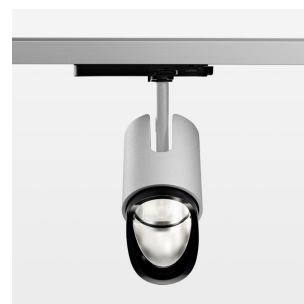

Ontero IC

Article number: 21480085

LIGHT TECHNOLOGY

LED	COB
Light colour	Fish-Seafood
Luminous flux	2110 lm
System power	34 W
Luminaire Efficiency	62 lm/W
Reflector	WallBeam

LUMINAIRE

Rotation angle	330°
Swivel angle	+/- 90°
Weight	1.1 kg
Protection rating . class	IP 20 . II
Luminaire colour	stratosilver

OPCJA

RAL-colours, NCS-colours (powder coating or wet spraying) on inquiry, surface alloys on inquiry, changeable reflector, Casambi model on inquiry

Surface-mounted luminaire with LED, rated life of the LED L80/B10 > 50000 h, chromaticity tolerance 2 SDCM (initial), reflector with asymmetrical light distribution pattern, primary reflector and kick reflector 99% pure aluminium in MIRO-Silver®, attachment with kick reflector to the ceiling approach of the light cone, exchangeable reflector unit in high-sheen black plastic, with glass cover, luminaire head die-cast aluminium, powder-coated, rotation angle 330°, swivel angle +/-90°, luminaire head/retention arm die-cast aluminium, stratosilver