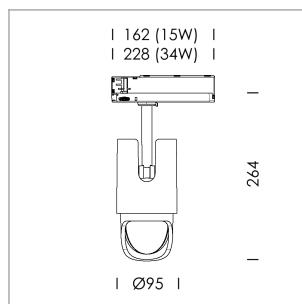

Ontero IC

Article number: 21480085

LIGHT TECHNOLOGY

LED	COB
Light colour	Fish-Seafood
Luminous flux	2110 lm
System power	34 W
Luminaire Efficiency	62 lm/W
Reflector	WallBeam

LUMINAIRE

Rotation angle	330°
Swivel angle	+/- 90°
Weight	1.1 kg
Protection rating . class	IP 20 . II
Luminaire colour	stratosilver

OPCJA

RAL-colours, NCS-colours (powder coating or wet spraying) on inquiry, surface alloys on inquiry, changeable reflector, Casambi model on inquiry

Surface-mounted luminaire with LED, rated life of the LED L80/B10 > 50000 h, chromaticity tolerance 2 SDCM (initial), reflector with asymmetrical light distribution pattern, primary reflector and kick reflector 99% pure aluminium in MIRO-Silver®, attachment with kick reflector to the ceiling approach of the light cone, exchangeable reflector unit in high-sheen black plastic, with glass cover, luminaire head die-cast aluminium, powder-coated, rotation angle 330°, swivel angle +/-90°, luminaire head/retention arm die-cast aluminium, stratosilver

In-Track-Adapter, Fix Current, black,
max. 50 luminaires per circuit (B16A fuse)

Note: All data are typical values. System features may change with product improvements due to technical advances. Errors excepted.