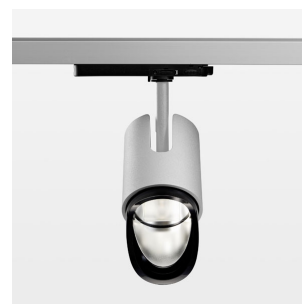

### LIGHT TECHNOLOGY

LED	COB
Light colour	GoldenBread
Luminous flux	3140 lm
System power	34 W
Luminaire Efficiency	92 lm/W
Reflector	WallBeam

### LUMINAIRE

Rotation angle	330°
Swivel angle	+/- 90°
Weight	1.1 kg
Protection rating . class	IP 20 . II
Luminaire colour	stratosilver

### OPCJA

RAL-colours, NCS-colours (powder coating or wet spraying) on inquiry, surface alloys on inquiry, changeable reflector, Casambi model on inquiry

Surface-mounted luminaire with LED, rated life of the LED L80/B10 > 50000 h, chromaticity tolerance 3 SDCM (initial), reflector with asymmetrical light distribution pattern, primary reflector and kick reflector 99% pure aluminium in MIRO-Silver®, attachment with kick reflector to the ceiling approach of the light cone, exchangeable reflector unit in high-sheen black plastic, with glass cover, luminaire head die-cast aluminium, powder-coated, rotation angle 330°, swivel angle +/-90°, luminaire head/retention arm die-cast aluminium, stratosilver