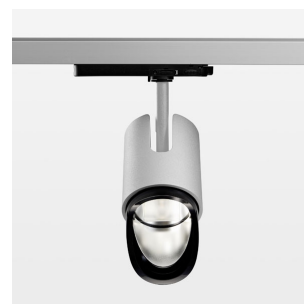

Ontero IC

Article number: 21480087

LIGHT TECHNOLOGY

LED	COB
Light colour	SpecialMeat
Luminous flux	1790 lm
System power	34 W
Luminaire Efficiency	53 lm/W
Reflector	WallBeam

LUMINAIRE

Rotation angle	330°
Swivel angle	+/- 90°
Weight	1.1 kg
Protection rating . class	IP 20 . II
Luminaire colour	stratosilver

OPCJA

RAL-colours, NCS-colours (powder coating or wet spraying) on inquiry, surface alloys on inquiry, changeable reflector, Casambi model on inquiry

Surface-mounted luminaire with LED, rated life of the LED L80/B10 > 50000 h, chromaticity tolerance 2 SDCM (initial), reflector with asymmetrical light distribution pattern, primary reflector and kick reflector 99% pure aluminium in MIRO-Silver®, attachment with kick reflector to the ceiling approach of the light cone, exchangeable reflector unit in high-sheen black plastic, with glass cover, luminaire head die-cast aluminium, powder-coated, rotation angle 330°, swivel angle +/-90°, luminaire head/retention arm die-cast aluminium, stratosilver