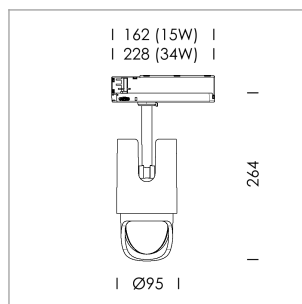

Ontero IC

Article number: 21480087

LIGHT TECHNOLOGY

LED	COB
Light colour	SpecialMeat
Luminous flux	1790 lm
System power	34 W
Luminaire Efficiency	53 lm/W
Reflector	WallBeam

LUMINAIRE

Rotation angle	330°
Swivel angle	+/- 90°
Weight	1.1 kg
Protection rating . class	IP 20 . II
Luminaire colour	stratosilver

OPCJA

RAL-colours, NCS-colours (powder coating or wet spraying) on inquiry, surface alloys on inquiry, changeable reflector, Casambi model on inquiry

Surface-mounted luminaire with LED, rated life of the LED L80/B10 > 50000 h, chromaticity tolerance 2 SDCM (initial), reflector with asymmetrical light distribution pattern, primary reflector and kick reflector 99% pure aluminium in MIRO-Silver®, attachment with kick reflector to the ceiling approach of the light cone, exchangeable reflector unit in high-sheen black plastic, with glass cover, luminaire head die-cast aluminium, powder-coated, rotation angle 330°, swivel angle +/-90°, luminaire head/retention arm die-cast aluminium, stratosilver

In-Track-Adapter, Fix Current, black,
max. 50 luminaires per circuit (B16A fuse)

Note: All data are typical values. System features may change with product improvements due to technical advances. Errors excepted.