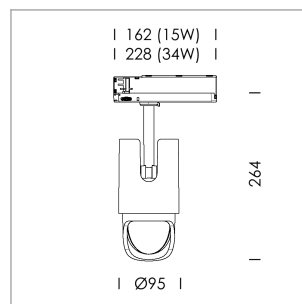

Ontero IC

Article number: 21480096

LIGHT TECHNOLOGY

LED	COB
Light colour	Fish-Seafood
Luminous flux	2110 lm
System power	34 W
Luminaire Efficiency	62 lm/W
Reflector	WallBeam

LUMINAIRE

Rotation angle	330°
Swivel angle	+/- 90°
Weight	1.1 kg
Protection rating . class	IP 20 . II
Luminaire colour	stratowhite

OPCJA

RAL-colours, NCS-colours (powder coating or wet spraying) on inquiry, surface alloys on inquiry, changeable reflector, Casambi model on inquiry

Surface-mounted luminaire with LED, rated life of the LED L80/B10 > 50000 h, chromaticity tolerance 2 SDCM (initial), reflector with asymmetrical light distribution pattern, primary reflector and kick reflector 99% pure aluminium in MIRO-Silver®, attachment with kick reflector to the ceiling approach of the light cone, exchangeable reflector unit in high-sheen black plastic, with glass cover, luminaire head die-cast aluminium, powder-coated, rotation angle 330°, swivel angle +/-90°, luminaire head/retention arm die-cast aluminium, stratowhite

In-Track-Adapter, Fix Current, white,
max. 50 luminaires per circuit (B16A fuse)

Note: All data are typical values. System features may change with product improvements due to technical advances. Errors excepted.