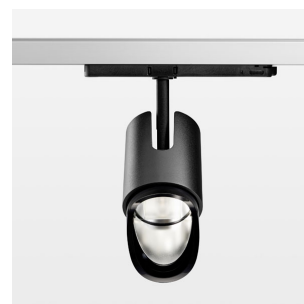

### LIGHT TECHNOLOGY

LED	COB
Light colour	BeCool
Luminous flux	3380 lm
System power	41 W
Luminaire Efficiency	82 lm/W
Reflector	WallBeam

### LUMINAIRE

Rotation angle	330°
Swivel angle	+90° / -90°
Weight	1.1 kg
Protection rating . class	IP 20 . II
Luminaire colour	stratoblack

### OPCJA

RAL-colours, NCS-colours (powder coating or wet spraying) on inquiry, surface alloys on inquiry, changeable reflector, Casambi model on inquiry

Surface-mounted luminaire with LED, rated life of the LED L80/B10 > 50000 h, colour rendering index CRI > 96, chromaticity tolerance 3 SDCM (initial), reflector with asymmetrical light distribution pattern, primary reflector and kick reflector 99% pure aluminium in MIRO-Silver®, attachment with kick reflector to the ceiling approach of the light cone, exchangeable reflector unit in high-sheen black plastic, with glass cover, luminaire head die-cast aluminium, powder-coated, rotation angle 330°, swivel angle +90°/-90°, luminaire head/retention arm die-cast aluminium, stratoblack