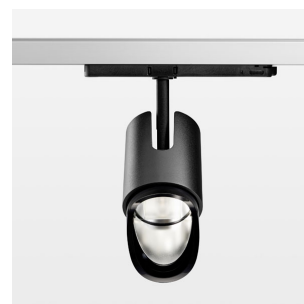

Ontero IC

Article number: 21480107

LIGHT TECHNOLOGY

LED	COB
Light colour	Fish-Seafood
Luminous flux	2410 lm
System power	41 W
Luminaire Efficiency	59 lm/W
Reflector	WallBeam

LUMINAIRE

Rotation angle	330°
Swivel angle	+90° / -90°
Weight	1.1 kg
Protection rating . class	IP 20 . II
Luminaire colour	stratoblack

OPCJA

RAL-colours, NCS-colours (powder coating or wet spraying) on inquiry, surface alloys on inquiry, changeable reflector, Casambi model on inquiry

Surface-mounted luminaire with LED, rated life of the LED L80/B10 > 50000 h, chromaticity tolerance 2 SDCM (initial), reflector with asymmetrical light distribution pattern, primary reflector and kick reflector 99% pure aluminium in MIRO-Silver®, attachment with kick reflector to the ceiling approach of the light cone, exchangeable reflector unit in high-sheen black plastic, with glass cover, luminaire head die-cast aluminium, powder-coated, rotation angle 330°, swivel angle +90°/-90°, luminaire head/retention arm die-cast aluminium, stratoblack