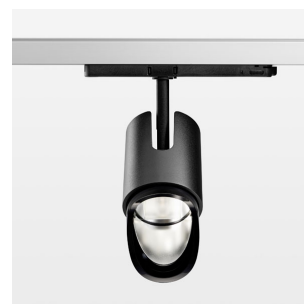

Ontero IC

Article number: 21480108

LIGHT TECHNOLOGY

LED	COB
Light colour	GoldenBread
Luminous flux	3700 lm
System power	41 W
Luminaire Efficiency	90 lm/W
Reflector	WallBeam

LUMINAIRE

Rotation angle	330°
Swivel angle	+90° / -90°
Weight	1.1 kg
Protection rating . class	IP 20 . II
Luminaire colour	stratoblack

OPCJA

RAL-colours, NCS-colours (powder coating or wet spraying) on inquiry, surface alloys on inquiry, changeable reflector, Casambi model on inquiry

Surface-mounted luminaire with LED, rated life of the LED L80/B10 > 50000 h, chromaticity tolerance 3 SDCM (initial), reflector with asymmetrical light distribution pattern, primary reflector and kick reflector 99% pure aluminium in MIRO-Silver®, attachment with kick reflector to the ceiling approach of the light cone, exchangeable reflector unit in high-sheen black plastic, with glass cover, luminaire head die-cast aluminium, powder-coated, rotation angle 330°, swivel angle +90°/-90°, luminaire head/retention arm die-cast aluminium, stratoblack