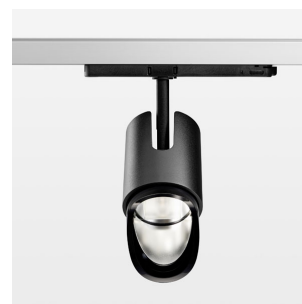

Ontero IC

Article number: 21480109

LIGHT TECHNOLOGY

LED	COB
Light colour	SpecialMeat
Luminous flux	2110 lm
System power	41 W
Luminaire Efficiency	51 lm/W
Reflector	WallBeam

LUMINAIRE

Rotation angle	330°
Swivel angle	+90° / -90°
Weight	1.1 kg
Protection rating . class	IP 20 . II
Luminaire colour	stratoblack

OPCJA

RAL-colours, NCS-colours (powder coating or wet spraying) on inquiry, surface alloys on inquiry, changeable reflector, Casambi model on inquiry

Surface-mounted luminaire with LED, rated life of the LED L80/B10 > 50000 h, chromaticity tolerance 2 SDCM (initial), reflector with asymmetrical light distribution pattern, primary reflector and kick reflector 99% pure aluminium in MIRO-Silver®, attachment with kick reflector to the ceiling approach of the light cone, exchangeable reflector unit in high-sheen black plastic, with glass cover, luminaire head die-cast aluminium, powder-coated, rotation angle 330°, swivel angle +90°/-90°, luminaire head/retention arm die-cast aluminium, stratoblack