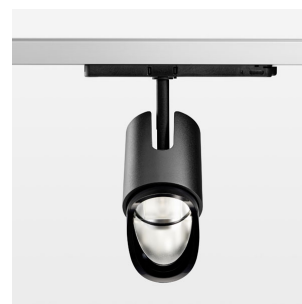

Ontero IC

Article number: 21480109

LIGHT TECHNOLOGY

LED	COB
Light colour	SpecialMeat
Luminous flux	2110 lm
System power	41 W
Luminaire Efficiency	51 lm/W
Reflector	WallBeam

LUMINAIRE

Rotation angle	330°
Swivel angle	+90° / -90°
Weight	1.1 kg
Protection rating . class	IP 20 . II
Luminaire colour	stratoblack

OPTIONAL

RAL-colours, NCS-colours (powder coating or wet spraying) on inquiry, surface alloys on inquiry, changeable reflector, Casambi model on inquiry

Surface-mounted luminaire with LED, rated life of the LED L80/B10 > 50000 h, chromaticity tolerance 2 SDCM (initial), reflector with asymmetrical light distribution pattern, primary reflector and kick reflector 99% pure aluminium in MIRO-Silver®, attachment with kick reflector to the ceiling approach of the light cone, exchangeable reflector unit in high-sheen black plastic, with glass cover, luminaire head die-cast aluminium, powder-coated, rotation angle 330°, swivel angle +90°/-90°, luminaire head/retention arm die-cast aluminium, stratoblack