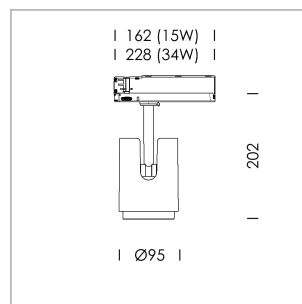

Ontero IC

Article number: 21480109

LIGHT TECHNOLOGY

LED	COB
Light colour	SpecialMeat
Luminous flux	2110 lm
System power	41 W
Luminaire Efficiency	51 lm/W
Reflector	WallBeam

LUMINAIRE

Rotation angle	330°
Swivel angle	+90° / -90°
Weight	1.1 kg
Protection rating . class	IP 20 . II
Luminaire colour	stratoblack

OPCJA

RAL-colours, NCS-colours (powder coating or wet spraying) on inquiry, surface alloys on inquiry, changeable reflector, Casambi model on inquiry

Surface-mounted luminaire with LED, rated life of the LED L80/B10 > 50000 h, chromaticity tolerance 2 SDCM (initial), reflector with asymmetrical light distribution pattern, primary reflector and kick reflector 99% pure aluminium in MIRO-Silver®, attachment with kick reflector to the ceiling approach of the light cone, exchangeable reflector unit in high-sheen black plastic, with glass cover, luminaire head die-cast aluminium, powder-coated, rotation angle 330°, swivel angle +90°/-90°, luminaire head/retention arm die-cast aluminium, stratoblack