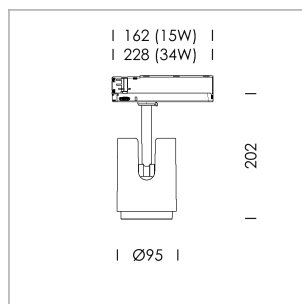

Ontero IC

Article number: 21480109

LIGHT TECHNOLOGY

LED	COB
Light colour	SpecialMeat
Luminous flux	2110 lm
System power	41 W
Luminaire Efficiency	51 lm/W
Reflector	WallBeam

LUMINAIRE

Rotation angle	330°
Swivel angle	+90° / -90°
Weight	1.1 kg
Protection rating . class	IP 20 . II
Luminaire colour	stratoblack

OPTIONAL

RAL-colours, NCS-colours (powder coating or wet spraying) on inquiry, surface alloys on inquiry, changeable reflector, Casambi model on inquiry

Surface-mounted luminaire with LED, rated life of the LED L80/B10 > 50000 h, chromaticity tolerance 2 SDCM (initial), reflector with asymmetrical light distribution pattern, primary reflector and kick reflector 99% pure aluminium in MIRO-Silver®, attachment with kick reflector to the ceiling approach of the light cone, exchangeable reflector unit in high-sheen black plastic, with glass cover, luminaire head die-cast aluminium, powder-coated, rotation angle 330°, swivel angle +90°/-90°, luminaire head/retention arm die-cast aluminium, stratoblack