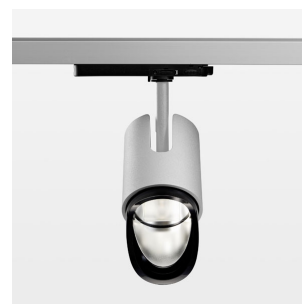

### LIGHT TECHNOLOGY

LED	COB
Light colour	Fish-Seafood
Luminous flux	2410 lm
System power	41 W
Luminaire Efficiency	59 lm/W
Reflector	WallBeam

### LUMINAIRE

Rotation angle	330°
Swivel angle	+90° / -90°
Weight	1.1 kg
Protection rating . class	IP 20 . II
Luminaire colour	stratosilver

### OPCJA

RAL-colours, NCS-colours (powder coating or wet spraying) on inquiry, surface alloys on inquiry, changeable reflector, Casambi model on inquiry

Surface-mounted luminaire with LED, rated life of the LED L80/B10 > 50000 h, chromaticity tolerance 2 SDCM (initial), reflector with asymmetrical light distribution pattern, primary reflector and kick reflector 99% pure aluminium in MIRO-Silver®, attachment with kick reflector to the ceiling approach of the light cone, exchangeable reflector unit in high-sheen black plastic, with glass cover, luminaire head die-cast aluminium, powder-coated, rotation angle 330°, swivel angle +90°/-90°, luminaire head/retention arm die-cast aluminium, stratosilver