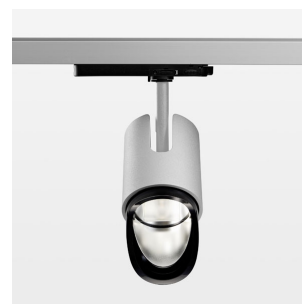

Ontero IC

Article number: 21480119

LIGHT TECHNOLOGY

LED	COB
Light colour	GoldenBread
Luminous flux	3700 lm
System power	41 W
Luminaire Efficiency	90 lm/W
Reflector	WallBeam

LUMINAIRE

Rotation angle	330°
Swivel angle	+90° / -90°
Weight	1.1 kg
Protection rating . class	IP 20 . II
Luminaire colour	stratosilver

OPCJA

RAL-colours, NCS-colours (powder coating or wet spraying) on inquiry, surface alloys on inquiry, changeable reflector, Casambi model on inquiry

Surface-mounted luminaire with LED, rated life of the LED L80/B10 > 50000 h, chromaticity tolerance 3 SDCM (initial), reflector with asymmetrical light distribution pattern, primary reflector and kick reflector 99% pure aluminium in MIRO-Silver®, attachment with kick reflector to the ceiling approach of the light cone, exchangeable reflector unit in high-sheen black plastic, with glass cover, luminaire head die-cast aluminium, powder-coated, rotation angle 330°, swivel angle +90°/-90°, luminaire head/retention arm die-cast aluminium, stratosilver