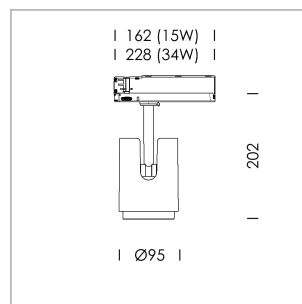

Ontero IC

Article number: 21480119

LIGHT TECHNOLOGY

LED	COB
Light colour	GoldenBread
Luminous flux	3700 lm
System power	41 W
Luminaire Efficiency	90 lm/W
Reflector	WallBeam

LUMINAIRE

Rotation angle	330°
Swivel angle	+90° / -90°
Weight	1.1 kg
Protection rating . class	IP 20 . II
Luminaire colour	stratosilver

OPCJA

RAL-colours, NCS-colours (powder coating or wet spraying) on inquiry, surface alloys on inquiry, changeable reflector, Casambi model on inquiry

Surface-mounted luminaire with LED, rated life of the LED L80/B10 > 50000 h, chromaticity tolerance 3 SDCM (initial), reflector with asymmetrical light distribution pattern, primary reflector and kick reflector 99% pure aluminium in MIRO-Silver®, attachment with kick reflector to the ceiling approach of the light cone, exchangeable reflector unit in high-sheen black plastic, with glass cover, luminaire head die-cast aluminium, powder-coated, rotation angle 330°, swivel angle +90°/-90°, luminaire head/retention arm die-cast aluminium, stratosilver