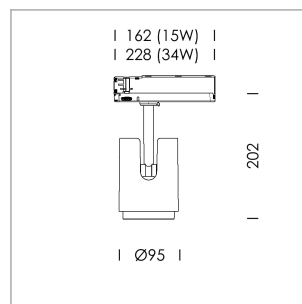

Ontero IC

Article number: 21480129

LIGHT TECHNOLOGY

LED	COB
Light colour	Fish-Seafood
Luminous flux	2410 lm
System power	41 W
Luminaire Efficiency	59 lm/W
Reflector	WallBeam

LUMINAIRE

Rotation angle	330°
Swivel angle	+90° / -90°
Weight	1.1 kg
Protection rating . class	IP 20 . II
Luminaire colour	stratowhite

OPTIONAL

RAL-colours, NCS-colours (powder coating or wet spraying) on inquiry, surface alloys on inquiry, changeable reflector, Casambi model on inquiry

Surface-mounted luminaire with LED, rated life of the LED L80/B10 > 50000 h, chromaticity tolerance 2 SDCM (initial), reflector with asymmetrical light distribution pattern, primary reflector and kick reflector 99% pure aluminium in MIRO-Silver®, attachment with kick reflector to the ceiling approach of the light cone, exchangeable reflector unit in high-sheen black plastic, with glass cover, luminaire head die-cast aluminium, powder-coated, rotation angle 330°, swivel angle +90°/-90°, luminaire head/retention arm die-cast aluminium, stratowhite