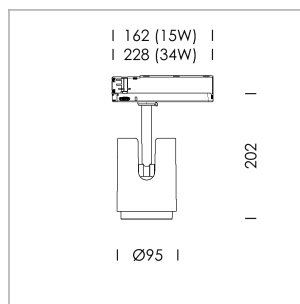

Ontero IC

Article number: 21489075

LIGHT TECHNOLOGY

LED	COB
Light colour	GoldenBread
Luminous flux	3700 lm
System power	41 W
Luminaire Efficiency	90 lm/W
Reflector	WallBeam

LUMINAIRE

Rotation angle	330°
Swivel angle	+90° / -90°
Weight	1.1 kg
Protection rating . class	IP 20 . II
Luminaire colour	special colour

OPCJA

RAL-colours, NCS-colours (powder coating or wet spraying) on inquiry, surface alloys on inquiry, changeable reflector, Casambi model on inquiry

Surface-mounted luminaire with LED, rated life of the LED L80/B10 > 50000 h, chromaticity tolerance 3 SDCM (initial), reflector with asymmetrical light distribution pattern, primary reflector and kick reflector 99% pure aluminium in MIRO-Silver®, attachment with kick reflector to the ceiling approach of the light cone, exchangeable reflector unit in high-sheen black plastic, with glass cover, luminaire head die-cast aluminium, powder-coated, rotation angle 330°, swivel angle +90°/-90°, luminaire head/retention arm die-cast aluminium, special colour