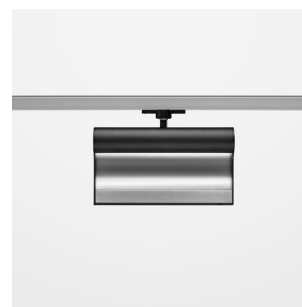

Ontero ID

Article number: 20940001

LIGHT TECHNOLOGY

LED	SMD Line
Light colour	830
Luminous flux	2350 lm
System power	28 W
Luminaire Efficiency	84 lm/W
Reflector	WallWash

LUMINAIRE

Rotation angle	330°
Weight	1.24 kg
Protection rating . class	IP20 . I
Luminaire colour	stratoblack

OPCJA

RAL-colours, NCS-colours (powder coating or wet spraying) on inquiry, surface alloys on inquiry, honeycomb louver

Surface-mounted wallwasher with LED, rated life of the LED L80/B10 > 50000 h, colour rendering index CRI > 80, chromaticity tolerance 3 SDCM (initial), reflector with asymmetrical light distribution pattern, reflector pure aluminium 99,99% in MIRO-Silver®, end caps die-cast aluminium, powder-coated, rotation angle 330°, luminaire housing aluminium extrusion profile, stratoblack