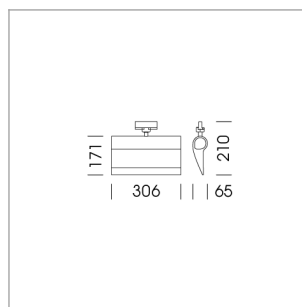

Ontero ID

Article number: 20940001

LIGHT TECHNOLOGY

LED	SMD Line
Light colour	830
Luminous flux	2350 lm
System power	28 W
Luminaire Efficiency	84 lm/W
Reflector	WallWash

LUMINAIRE

Rotation angle	330°
Weight	1.24 kg
Protection rating . class	IP20 . I
Luminaire colour	stratoblack

OPTIONEEL

RAL-colours, NCS-colours (powder coating or wet spraying) on inquiry, surface alloys on inquiry, honeycomb louver

Surface-mounted wallwasher with LED, rated life of the LED L80/B10 > 50000 h, colour rendering index CRI > 80, chromaticity tolerance 3 SDCM (initial), reflector with asymmetrical light distribution pattern, reflector pure aluminium 99,99% in MIRO-Silver®, end caps die-cast aluminium, powder-coated, rotation angle 330°, luminaire housing aluminium extrusion profile, stratoblack