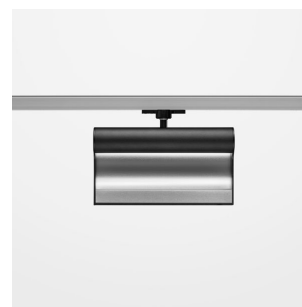

Ontero ID

Article number: 20940001

LIGHT TECHNOLOGY

LED	SMD Line
Light colour	830
Luminous flux	2350 lm
System power	28 W
Luminaire Efficiency	84 lm/W
Reflector	WallWash

LUMINAIRE

Rotation angle	330°
Weight	1.24 kg
Protection rating . class	IP20 . I
Luminaire colour	stratoblack

OPTIONAL

RAL-colours, NCS-colours (powder coating or wet spraying) on inquiry, surface alloys on inquiry, honeycomb louver

Surface-mounted wallwasher with LED, rated life of the LED L80/B10 > 50000 h, colour rendering index CRI > 80, chromaticity tolerance 3 SDCM (initial), reflector with asymmetrical light distribution pattern, reflector pure aluminium 99,99% in MIRO-Silver®, end caps die-cast aluminium, powder-coated, rotation angle 330°, luminaire housing aluminium extrusion profile, stratoblack