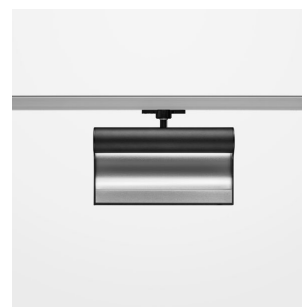

Ontero ID

Article number: 20940002

LIGHT TECHNOLOGY

LED	SMD line
Light colour	835
Luminous flux	2390 lm
System power	28 W
Luminaire Efficiency	85 lm/W
Reflector	WallWash

LUMINAIRE

Rotation angle	330°
Weight	1.24 kg
Protection rating . class	IP20 . I
Luminaire colour	stratoblack

OPTIONAL

RAL-colours, NCS-colours (powder coating or wet spraying) on inquiry, surface alloys on inquiry, honeycomb louver

Surface-mounted wallwasher with LED, rated life of the LED L80/B10 > 50000 h, colour rendering index CRI > 80, chromaticity tolerance 3 SDCM (initial), reflector with asymmetrical light distribution pattern, reflector pure aluminium 99,99% in MIRO-Silver®, end caps die-cast aluminium, powder-coated, rotation angle 330°, luminaire housing aluminium extrusion profile, stratoblack