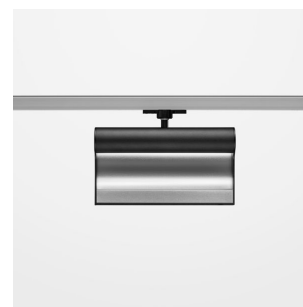

### LIGHT TECHNOLOGY

LED	SMD line
Light colour	835
Luminous flux	2390 lm
System power	28 W
Luminaire Efficiency	85 lm/W
Reflector	WallWash

### LUMINAIRE

Rotation angle	330°
Weight	1.24 kg
Protection rating . class	IP20 . I
Luminaire colour	stratoblack

### OPTIONAL

RAL-colours, NCS-colours (powder coating or wet spraying) on inquiry, surface alloys on inquiry, honeycomb louver

Surface-mounted wallwasher with LED, rated life of the LED L80/B10 > 50000 h, colour rendering index CRI > 80, chromaticity tolerance 3 SDCM (initial), reflector with asymmetrical light distribution pattern, reflector pure aluminium 99,99% in MIRO-Silver®, end caps die-cast aluminium, powder-coated, rotation angle 330°, luminaire housing aluminium extrusion profile, stratoblack