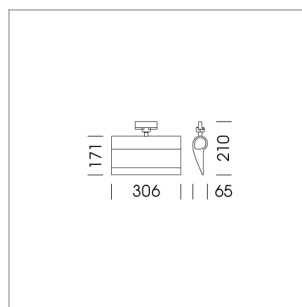

Ontero ID

Article number: 20940002

LIGHT TECHNOLOGY

LED	SMD line
Light colour	835
Luminous flux	2390 lm
System power	28 W
Luminaire Efficiency	85 lm/W
Reflector	WallWash

LUMINAIRE

Rotation angle	330°
Weight	1.24 kg
Protection rating . class	IP20 . I
Luminaire colour	stratoblack

OPTIONAL

RAL-colours, NCS-colours (powder coating or wet spraying) on inquiry, surface alloys on inquiry, honeycomb louver

Surface-mounted wallwasher with LED, rated life of the LED L80/B10 > 50000 h, colour rendering index CRI > 80, chromaticity tolerance 3 SDCM (initial), reflector with asymmetrical light distribution pattern, reflector pure aluminium 99,99% in MIRO-Silver®, end caps die-cast aluminium, powder-coated, rotation angle 330°, luminaire housing aluminium extrusion profile, stratoblack