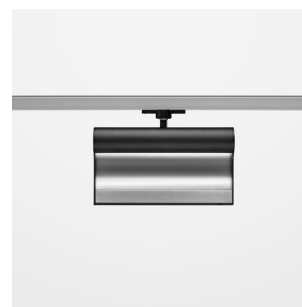

### LIGHT TECHNOLOGY

LED	SMD Line
Light colour	840
Luminous flux	2430 lm
System power	28 W
Luminaire Efficiency	87 lm/W
Reflector	WallWash

### LUMINAIRE

Rotation angle	330°
Weight	1.24 kg
Protection rating . class	IP20 . I
Luminaire colour	stratoblack

### OPTIONEEL

RAL-colours, NCS-colours (powder coating or wet spraying) on inquiry, surface alloys on inquiry, honeycomb louver

Surface-mounted wallwasher with LED, rated life of the LED L80/B10 > 50000 h, colour rendering index CRI > 80, chromaticity tolerance 3 SDCM (initial), reflector with asymmetrical light distribution pattern, reflector pure aluminium 99,99% in MIRO-Silver®, end caps die-cast aluminium, powder-coated, rotation angle 330°, luminaire housing aluminium extrusion profile, stratoblack