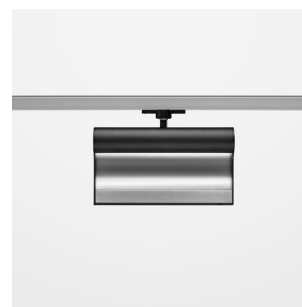

Ontero ID

Article number: 20940003

LIGHT TECHNOLOGY

LED	SMD Line
Light colour	840
Luminous flux	2430 lm
System power	28 W
Luminaire Efficiency	87 lm/W
Reflector	WallWash

LUMINAIRE

Rotation angle	330°
Weight	1.24 kg
Protection rating . class	IP20 . I
Luminaire colour	stratoblack

OPTIONAL

RAL-colours, NCS-colours (powder coating or wet spraying) on inquiry, surface alloys on inquiry, honeycomb louver

Surface-mounted wallwasher with LED, rated life of the LED L80/B10 > 50000 h, colour rendering index CRI > 80, chromaticity tolerance 3 SDCM (initial), reflector with asymmetrical light distribution pattern, reflector pure aluminium 99,99% in MIRO-Silver®, end caps die-cast aluminium, powder-coated, rotation angle 330°, luminaire housing aluminium extrusion profile, stratoblack