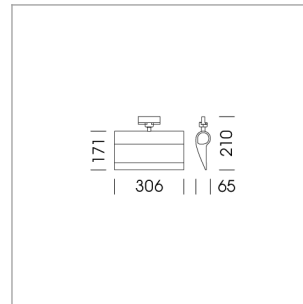

### LIGHT TECHNOLOGY

LED	SMD Line
Light colour	840
Luminous flux	2430 lm
System power	28 W
Luminaire Efficiency	87 lm/W
Reflector	WallWash

### LUMINAIRE

Rotation angle	330°
Weight	1.24 kg
Protection rating . class	IP20 . I
Luminaire colour	stratoblack

### OPTIONAL

RAL-colours, NCS-colours (powder coating or wet spraying) on inquiry, surface alloys on inquiry, honeycomb louver

Surface-mounted wallwasher with LED, rated life of the LED L80/B10 > 50000 h, colour rendering index CRI > 80, chromaticity tolerance 3 SDCM (initial), reflector with asymmetrical light distribution pattern, reflector pure aluminium 99,99% in MIRO-Silver®, end caps die-cast aluminium, powder-coated, rotation angle 330°, luminaire housing aluminium extrusion profile, stratoblack