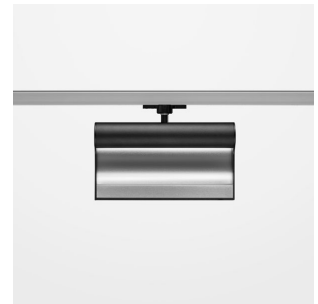

### LIGHT TECHNOLOGY

LED	SMD Line
Light colour	840
Luminous flux	2430 lm
System power	28 W
Luminaire Efficiency	87 lm/W
Reflector	WallWash

### LUMINAIRE

Rotation angle	330°
Weight	1.24 kg
Protection rating . class	IP20 . I
Luminaire colour	stratoblack

### OPTIONAL

RAL-colours, NCS-colours (powder coating or wet spraying) on inquiry, surface alloys on inquiry, honeycomb louver

Surface-mounted wallwasher with LED, rated life of the LED L80/B10 > 50000 h, colour rendering index CRI > 80, chromaticity tolerance 3 SDCM (initial), reflector with asymmetrical light distribution pattern, reflector pure aluminium 99,99% in MIRO-Silver®, end caps die-cast aluminium, powder-coated, rotation angle 330°, luminaire housing aluminium extrusion profile, stratoblack