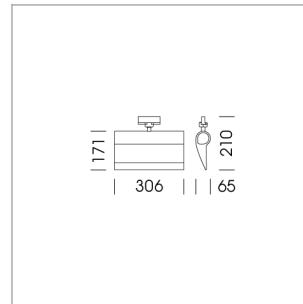

Ontero ID

Article number: 20940004

LIGHT TECHNOLOGY

LED	SMD Line
Light colour	927
Luminous flux	1810 lm
System power	28 W
Luminaire Efficiency	65 lm/W
Reflector	WallWash

LUMINAIRE

Rotation angle	330°
Weight	1.24 kg
Protection rating . class	IP20 . I
Luminaire colour	stratoblack

OPTIONAL

RAL-colours, NCS-colours (powder coating or wet spraying) on inquiry, surface alloys on inquiry, honeycomb louver

Surface-mounted wallwasher with LED, rated life of the LED L80/B10 > 50000 h, colour rendering index CRI > 90, chromaticity tolerance 3 SDCM (initial), reflector with asymmetrical light distribution pattern, reflector pure aluminium 99,99% in MIRO-Silver®, end caps die-cast aluminium, powder-coated, rotation angle 330°, luminaire housing aluminium extrusion profile, stratoblack