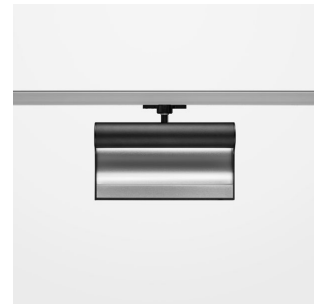

Ontero ID

Article number: 20940004

LIGHT TECHNOLOGY

LED	SMD Line
Light colour	927
Luminous flux	1810 lm
System power	28 W
Luminaire Efficiency	65 lm/W
Reflector	WallWash

LUMINAIRE

Rotation angle	330°
Weight	1.24 kg
Protection rating . class	IP20 . I
Luminaire colour	stratoblack

OPTIONAL

RAL-colours, NCS-colours (powder coating or wet spraying) on inquiry, surface alloys on inquiry, honeycomb louver

Surface-mounted wallwasher with LED, rated life of the LED L80/B10 > 50000 h, colour rendering index CRI > 90, chromaticity tolerance 3 SDCM (initial), reflector with asymmetrical light distribution pattern, reflector pure aluminium 99,99% in MIRO-Silver®, end caps die-cast aluminium, powder-coated, rotation angle 330°, luminaire housing aluminium extrusion profile, stratoblack