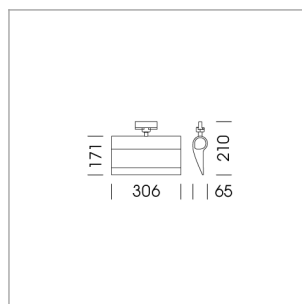

Ontero ID

Article number: 20940005

LIGHT TECHNOLOGY

LED	SMD Line
Light colour	830
Luminous flux	2350 lm
System power	28 W
Luminaire Efficiency	84 lm/W
Reflector	WallWash

LUMINAIRE

Rotation angle	330°
Weight	1.24 kg
Protection rating . class	IP20 . I
Luminaire colour	stratosilver

OPTIONAL

RAL-colours, NCS-colours (powder coating or wet spraying) on inquiry, surface alloys on inquiry, honeycomb louver

Surface-mounted wallwasher with LED, rated life of the LED L80/B10 > 50000 h, colour rendering index CRI > 80, chromaticity tolerance 3 SDCM (initial), reflector with asymmetrical light distribution pattern, reflector pure aluminium 99,99% in MIRO-Silver®, end caps die-cast aluminium, powder-coated, rotation angle 330°, luminaire housing aluminium extrusion profile, stratosilver