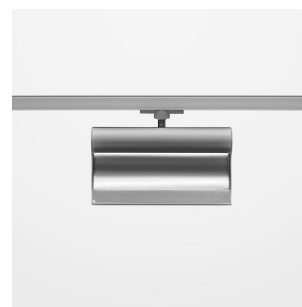

### LIGHT TECHNOLOGY

LED	SMD Line
Light colour	830
Luminous flux	2350 lm
System power	28 W
Luminaire Efficiency	84 lm/W
Reflector	WallWash

### LUMINAIRE

Rotation angle	330°
Weight	1.24 kg
Protection rating . class	IP20 . I
Luminaire colour	stratosilver

### OPTIONAL

RAL-colours, NCS-colours (powder coating or wet spraying) on inquiry, surface alloys on inquiry, honeycomb louver

Surface-mounted wallwasher with LED, rated life of the LED L80/B10 > 50000 h, colour rendering index CRI > 80, chromaticity tolerance 3 SDCM (initial), reflector with asymmetrical light distribution pattern, reflector pure aluminium 99,99% in MIRO-Silver®, end caps die-cast aluminium, powder-coated, rotation angle 330°, luminaire housing aluminium extrusion profile, stratosilver