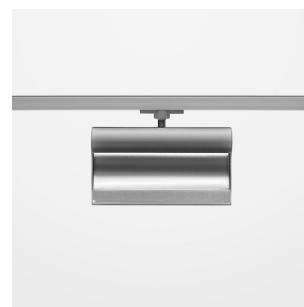

Ontero ID

Article number: 20940005

LIGHT TECHNOLOGY

LED	SMD Line
Light colour	830
Luminous flux	2350 lm
System power	28 W
Luminaire Efficiency	84 lm/W
Reflector	WallWash

LUMINAIRE

Rotation angle	330°
Weight	1.24 kg
Protection rating . class	IP20 . I
Luminaire colour	stratosilver

OPTIONAL

RAL-colours, NCS-colours (powder coating or wet spraying) on inquiry, surface alloys on inquiry, honeycomb louver

Surface-mounted wallwasher with LED, rated life of the LED L80/B10 > 50000 h, colour rendering index CRI > 80, chromaticity tolerance 3 SDCM (initial), reflector with asymmetrical light distribution pattern, reflector pure aluminium 99,99% in MIRO-Silver®, end caps die-cast aluminium, powder-coated, rotation angle 330°, luminaire housing aluminium extrusion profile, stratosilver