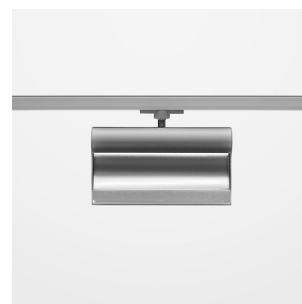

Ontero ID

Article number: 20940005

LIGHT TECHNOLOGY

LED	SMD Line
Light colour	830
Luminous flux	2350 lm
System power	28 W
Luminaire Efficiency	84 lm/W
Reflector	WallWash

LUMINAIRE

Rotation angle	330°
Weight	1.24 kg
Protection rating . class	IP20 . I
Luminaire colour	stratosilver

OPTIONAL

RAL-colours, NCS-colours (powder coating or wet spraying) on inquiry, surface alloys on inquiry, honeycomb louver

Surface-mounted wallwasher with LED, rated life of the LED L80/B10 > 50000 h, colour rendering index CRI > 80, chromaticity tolerance 3 SDCM (initial), reflector with asymmetrical light distribution pattern, reflector pure aluminium 99,99% in MIRO-Silver®, end caps die-cast aluminium, powder-coated, rotation angle 330°, luminaire housing aluminium extrusion profile, stratosilver