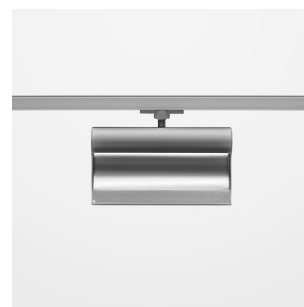

Ontero ID

Article number: 20940006

LIGHT TECHNOLOGY

LED	SMD line
Light colour	835
Luminous flux	2390 lm
System power	28 W
Luminaire Efficiency	85 lm/W
Reflector	WallWash

LUMINAIRE

Rotation angle	330°
Weight	1.24 kg
Protection rating . class	IP20 . I
Luminaire colour	stratosilver

OPTIONEEL

RAL-colours, NCS-colours (powder coating or wet spraying) on inquiry, surface alloys on inquiry, honeycomb louver

Surface-mounted wallwasher with LED, rated life of the LED L80/B10 > 50000 h, colour rendering index CRI > 80, chromaticity tolerance 3 SDCM (initial), reflector with asymmetrical light distribution pattern, reflector pure aluminium 99,99% in MIRO-Silver®, end caps die-cast aluminium, powder-coated, rotation angle 330°, luminaire housing aluminium extrusion profile, stratosilver